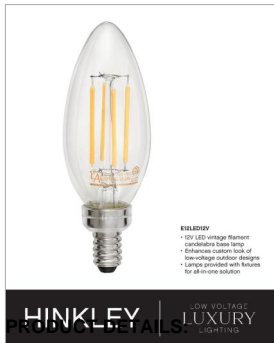

OPEN AIR™
collection

SAWYER

29206SQ-LV

MEDIUM SINGLE TIER 12V CHANDELIER

The fresh, rustic design of the Sawyer collection will inject any outdoor living experience with the warm, cozy ambiance of an indoor setting. Constructed with Hinkley's own anti-corrosion coating, Sawyer ensures maximum resiliency and performance in the elements.

DETAILS	
FINISH:	Sequoia
MATERIAL:	Metal
GLASS:	Clear Seedy
SLOPE DEGREE:	90
DIMMABLE:	YES - WITH MLV ON TRANSFORMER PRIMARY

DIMENSIONS	
WIDTH:	24"
HEIGHT:	23.3"
WEIGHT:	15.5lb

LIGHT SOURCE	
LIGHT SOURCE:	Socketed
LED NAME:	E12LED12V
VOLTAGE:	12v
VOLT AMPS:	24.3
COLOR TEMP:	2700
LUMENS:	2160
CRI:	80
INCANDESCENT EQUIVALENCY:	6 x 35w
DIMMABLE:	YES - WITH MLV ON TRANSFORMER PRIMARY
TRANSFORMER REQUIRED:	Yes

MOUNTING	
CANOPY:	5.25" Dia.
LEAD WIRE:	1 X 120"

SHIPPING	
CARTON LENGTH:	26.8
CARTON WIDTH:	6.5
CARTON HEIGHT:	26.8
CARTON WEIGHT:	17.8

- Offers low voltage semi-permanent solutions for unique areas such as pergolas when paired with low voltage Hinkley transformer
- Innovative Exterior 12-volt solution for all-in-one lamp, lighting and high design look. Transformer is required and sold separately.
- Images are for reference purpose only and may not be pictured with the specified LED filament bulb
- This item may be hung on a sloped ceiling
- Suitable for use in wet (outdoor direct rain) locations as defined by NEC and CEC. Meets United States UL Underwriters Laboratories & CSA Canadian Standards Association Product Safety Standards
- 12-volt LED vintage filament bulbs included
- 2-year finish warranty
- LED Bulbs carry a 3-year limited warranty