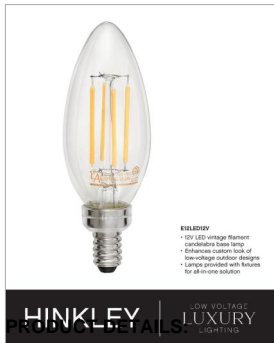

OPEN AIR™
collection

SAWYER

29206DZ-LV

MEDIUM SINGLE TIER 12V CHANDELIER

The fresh, rustic design of the Sawyer collection will inject any outdoor living experience with the warm, cozy ambiance of an indoor setting. Constructed with Hinkley's own anti-corrosion coating, Sawyer ensures maximum resiliency and performance in the elements.

DETAILS	
FINISH:	Aged Zinc
MATERIAL:	Metal
GLASS:	Clear Seedy
SLOPE DEGREE:	90
DIMMABLE:	YES, WITH MLV ON TRANSFORMER PRIMARY

DIMENSIONS	
WIDTH:	24"
HEIGHT:	23.3"
WEIGHT:	14lb

LIGHT SOURCE	
LIGHT SOURCE:	Socketed
LED NAME:	E12LED12V
VOLTAGE:	12v
VOLT AMPS:	24.3
COLOR TEMP:	2700
LUMENS:	2160
CRI:	80
INCANDESCENT EQUIVALENCY:	6 x 35w
DIMMABLE:	YES, WITH MLV ON TRANSFORMER PRIMARY
TRANSFORMER REQUIRED:	Yes

MOUNTING	
CANOPY:	5.25" Dia.
LEAD WIRE:	1 X 120"

SHIPPING	
CARTON LENGTH:	26.8
CARTON WIDTH:	6.5
CARTON HEIGHT:	26.8
CARTON WEIGHT:	17.8

- Innovative Exterior 12-volt solution for all-in-one lamp, lighting and high design look. Transformer is required and sold separately.
- Offers low voltage semi-permanent solutions for unique areas such as pergolas when paired with low voltage Hinkley transformer
- This item may be hung on a sloped ceiling
- Images are for reference purpose only and may not be pictured with the specified LED filament bulb
- Suitable for use in wet (outdoor direct rain) locations as defined by NEC and CEC. Meets United States UL Underwriters Laboratories & CSA Canadian Standards Association Product Safety Standards
- 12-volt LED vintage filament bulbs included
- 2-year finish warranty
- LED Bulbs carry a 3-year limited warranty