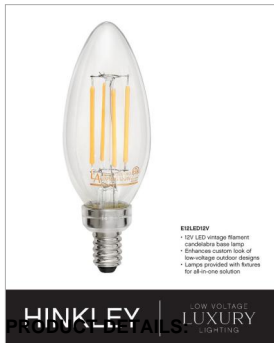

- Innovative Exterior 12-volt solution for all-in-one lamp, lighting and high design look. Transformer is required and sold separately.
- Offers low voltage semi-permanent solutions for unique areas such as pergolas when paired with low voltage Hinkley transformer
- Images are for reference purpose only and may not be pictured with the specified LED filament bulb
- This item may be hung on a sloped ceiling
- Suitable for use in wet (outdoor direct rain) locations as defined by NEC and CEC. Meets United States UL Underwriters Laboratories & CSA Canadian Standards Association Product Safety Standards
- 12-volt LED vintage filament bulbs included
- 2-year finish warranty
- LED Bulbs carry a 3-year limited warranty