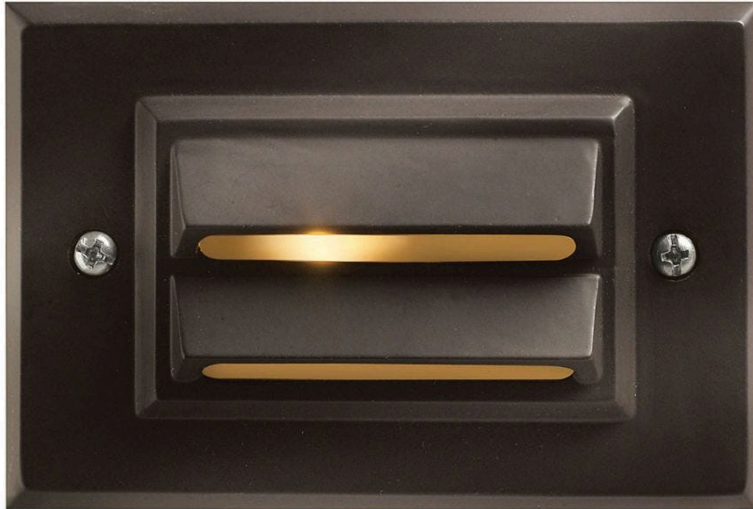

BRICK AND DECK

1546BZ-LL

HORIZONTAL LED DECK SCONCE

DETAILS	
FINISH:	Bronze
MATERIAL:	Aluminum
GLASS:	Frosted
DIMMABLE:	YES, WITH MLV ON TRANSFORMER PRIMARY

DIMENSIONS	
WIDTH:	4.6"
HEIGHT:	3.1"
DEPTH:	2.5

LIGHT SOURCE	
LIGHT SOURCE:	Socketed
LED NAME:	EA-LMW-1.5W
WATTAGE:	1-1.50w Mini Wedge LED *Included
VOLTAGE:	12v
COLOR TEMP:	2700
LUMENS:	150
CRI:	80
INCANDESCENT EQUIVALENCY:	1 x 25w
DIMMABLE:	YES, WITH MLV ON TRANSFORMER PRIMARY
TRANSFORMER REQUIRED:	Yes

MOUNTING	
LEAD WIRE:	1 X 60"

SHIPPING	
CARTON LENGTH:	3
CARTON WIDTH:	5
CARTON HEIGHT:	5
CARTON WEIGHT:	1

PRODUCT DETAILS:

- Suitable for use in wet (outdoor direct rain) locations as defined by NEC and CEC. Meets United States UL Underwriters Laboratories & CSA Canadian Standards Association Product Safety Standards
- For more information on how to control your landscape lighting via the Hinkley Home Automation App, [click here](#).
- LED Bulbs carry a 3-year limited warranty
- Classic lines and heritage details complement traditional architecture