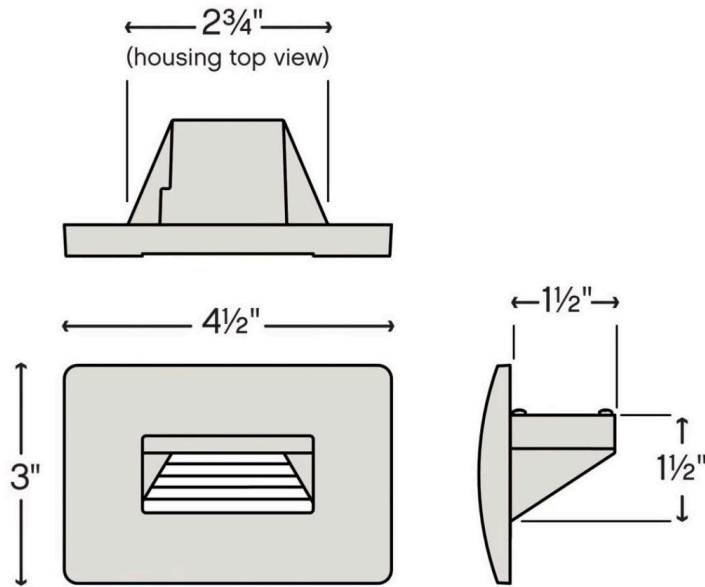

LUNA

15508SK

LED 2700K STEP LIGHT 12V HORIZONTAL

The Luna 12v LED Step Light is the perfect addition to any exterior lighting plan and compliments the Hinkley Luna outdoor lantern collection. A contemporary styled radius front die cast faceplate is included. The Luna step light is compatible with any decorator style faceplate and is easily retrofitted to any receptacle location.

DETAILS	
FINISH:	Satin Black
MATERIAL:	Zinc-Aluminum Alloy
DIMMABLE:	YES - WITH MLV ON TRANSFORMER PRIMARY

DIMENSIONS	
WIDTH:	4.5"
HEIGHT:	3"
DEPTH:	1.5

LIGHT SOURCE	
LIGHT SOURCE:	Integrated LED
LED NAME:	LS-4
WATTAGE:	3.80w LED *Included
VOLTAGE:	12v
VOLT AMPS:	6.5
LUMENS:	200
CRI:	90
INCANDESCENT EQUIVALENCY:	1 x 20w
DIMMABLE:	YES - WITH MLV ON TRANSFORMER PRIMARY
TRANSFORMER REQUIRED:	Yes

MOUNTING	
LEAD WIRE:	1 X 6"

SHIPPING	
CARTON LENGTH:	2.5
CARTON WIDTH:	3.3
CARTON HEIGHT:	5
CARTON WEIGHT:	1

PRODUCT DETAILS:

- Wet Rated
- ADA compliant design provides added accessibility and maximum clearance
- Photometrics are based off engine/bulb photometrics at various mounting heights
- The Hinkley Home Automation App allows you to control your landscape lights anytime, anywhere. You can turn dimmers on/off and adjust sliding brightness settings remotely.
- Fits a standard gang junction box
- LED integrated components carry a 10-year limited warranty
- Bold lines and a clean, minimalist style complement contemporary architecture
- Step lights are a versatile way to illuminate areas of foot traffic