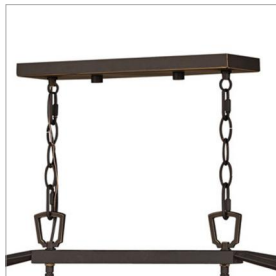

ALFORD PLACE

2569OZ-LL

MEDIUM SIX LIGHT LINEAR

The clean and classic design of Alford Place is the epitome of timeless elegance. A traditional silhouette reminiscent of traditional lantern styles is crafted from precisely die-cast aluminum and provides excellent illumination on all sides. Part of the Estate Series, the Alford Place family offers a curated breadth of coordinating fixtures to create a cohesive aesthetic across your entire property.

DETAILS	
FINISH:	Oil Rubbed Bronze
MATERIAL:	Aluminum
GLASS:	Clear Seedy
DIMMABLE:	YES - CL TYPE DIMMER (SSL7A)

DIMENSIONS	
WIDTH:	40"
HEIGHT:	18.8"
DEPTH:	12
WEIGHT:	16.6lb

LIGHT SOURCE	
LIGHT SOURCE:	Socketed
LED NAME:	(6) E12T62243CL
WATTAGE:	6-2w Cand. LED *Included
VOLTAGE:	120v
LUMENS:	1320
CRI:	90
INCANDESCENT EQUIVALENCY:	6 x 30w
DIMMABLE:	YES - CL TYPE DIMMER (SSL7A)

MOUNTING	
CANOPY:	4.75"W X 14.25"L
LEAD WIRE:	1 X 72"

SHIPPING	
CARTON LENGTH:	42.9
CARTON WIDTH:	15
CARTON HEIGHT:	20.9
CARTON WEIGHT:	21.4

PRODUCT DETAILS:

- Images are for reference purpose only and may not be pictured with the specified LED filament bulb
- Wet Rated
- Part of the Estate Series, a comprehensive breadth of fixtures, thoughtfully selected to meet the diverse needs of expansive estates
- Outdoor finishes carry a 2-year warranty
- LED Bulbs carry a 3-year limited warranty
- Part of the Open Air Collection of interior-inspired outdoor-rated chandeliers and pendants designed to expand your indoor environment to exterior living spaces
- Classic lines and heritage details complement traditional architecture
- Illuminate or accent any outdoor dining space with an outdoor rated hanging light