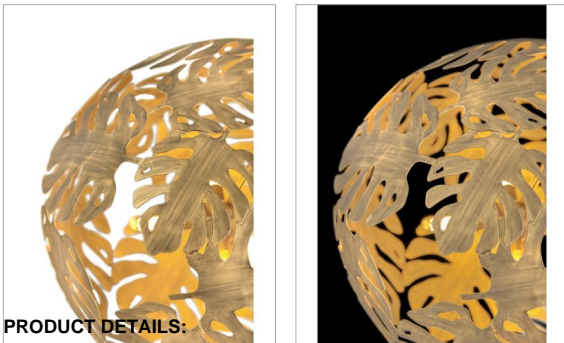

BOTANICA

FR35108BNG

MEDIUM ORB CHANDELIER

Infused with a bold earthy edge, Botanica ensures its dramatic hand-welded Burnished Gold leaves are the showstopping focal point. Available in several silhouettes, including a bold metal orb, chic linen drum design and a striking flush mount.

DETAILS	
FINISH:	Burnished Gold
MATERIAL:	Steel
SLOPE DEGREE:	90
DIMMABLE:	YES, WITH DIMMABLE LAMP (NOT INCLUDED)

DIMENSIONS	
WIDTH:	24"
HEIGHT:	27.8"
WEIGHT:	13.3lb

LIGHT SOURCE	
LIGHT SOURCE:	Socketed
WATTAGE:	37886
VOLTAGE:	120v

MOUNTING	
CANOPY:	6.5" Dia.
LEAD WIRE:	1 X 144"

SHIPPING	
CARTON LENGTH:	27.5
CARTON WIDTH:	27.5
CARTON HEIGHT:	28
CARTON WEIGHT:	16

PRODUCT DETAILS:

- This item may be hung on a sloped ceiling
- Suitable for use in dry (indoor) locations as defined by NEC and CEC. Meets United States UL Underwriters Laboratories & CSA Canadian Standards Association Product Safety Standards.
- Eclectic style that mixes unconventional elements. Unique and sophisticated designs that feel modern and vintage at the same time.
- Luxurious gold finish with opulent sheen