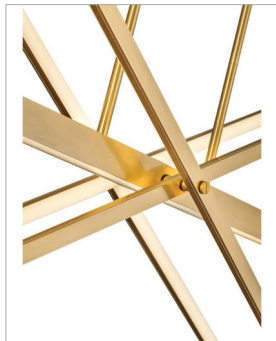

TANGENT

FR34806LCB

SMALL ADJUSTABLE LED LINEAR

Tangent strikes a pose with its articulating integrated LED frames, each lit from within to create a modern sculptural statement. This dynamic linear chandelier commands attention in either bold Black or Lacquered Brass finish options.

DETAILS	
FINISH:	Lacquered Brass
MATERIAL:	Aluminum
SLOPE DEGREE:	90
DIMMABLE:	YES, CL TYPE DIMMER (SSL7A)

DIMENSIONS	
WIDTH:	36"
HEIGHT:	20"
DEPTH:	6.3
WEIGHT:	8.5lb

LIGHT SOURCE	
LIGHT SOURCE:	Integrated LED
LED NAME:	L34806D
VOLTAGE:	120v
COLOR TEMP:	3000
LUMENS:	3200
CRI:	92
INCANDESCENT EQUIVALENCY:	2 x 75w
DIMMABLE:	YES, CL TYPE DIMMER (SSL7A)

MOUNTING	
CANOPY:	4.5"W X 8.5"L
LEAD WIRE:	1 X 120"
MAX HEIGHT:	36.8

SHIPPING	
CARTON LENGTH:	49.6
CARTON WIDTH:	9.5
CARTON HEIGHT:	6.3
CARTON WEIGHT:	11.9

PRODUCT DETAILS:

- This item may be hung on a sloped ceiling
- This fixture includes multiple down stems in various lengths to customize the installation height, including two 6" stems and four 12" stems
- Suitable for use in dry (indoor) locations as defined by NEC and CEC. Meets United States UL Underwriters Laboratories & CSA Canadian Standards Association Product Safety Standards.
- LED components carry a 5-year limited warranty
- Bold silhouette with dramatic details creates a modern statement