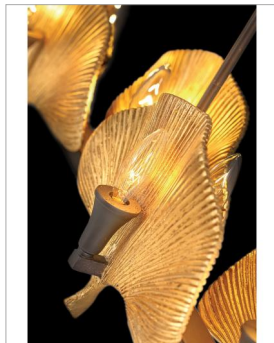

CERA

FR33609MR

MEDIUM TWELVE LIGHT LINEAR

Paying homage to the ornamental Ginkgo tree, Cera's intricate cast leaves help awaken an elegant decor, while its Bronze finish against Cleopatra Gold blossoms chic allure throughout a space.

DETAILS	
FINISH:	Museum Bronze
MATERIAL:	Steel
SLOPE DEGREE:	90
DIMMABLE:	No

DIMENSIONS	
WIDTH:	48"
HEIGHT:	9.3"
DEPTH:	8.3
WEIGHT:	10.3lb

LIGHT SOURCE	
LIGHT SOURCE:	Socketed
WATTAGE:	12-5w Cand. LED, 60w Equiv. or 12-60w Cand.
VOLTAGE:	120v

MOUNTING	
CANOPY:	4.5"W X 16"L
LEAD WIRE:	1 X 120"
MAX HEIGHT:	40

SHIPPING	
CARTON LENGTH:	52.5
CARTON WIDTH:	12.5
CARTON HEIGHT:	14
CARTON WEIGHT:	15.7

PRODUCT DETAILS:

- This item may be hung on a sloped ceiling
- This fixture includes multiple down stems in various lengths to customize the installation height, including two 6" stems and four 12" stems
- Suitable for use in dry (indoor) locations as defined by NEC and CEC. Meets United States UL Underwriters Laboratories & CSA Canadian Standards Association Product Safety Standards.
- Striking and glamorous silhouette with luxe details and a rich finish that makes a dramatic statement