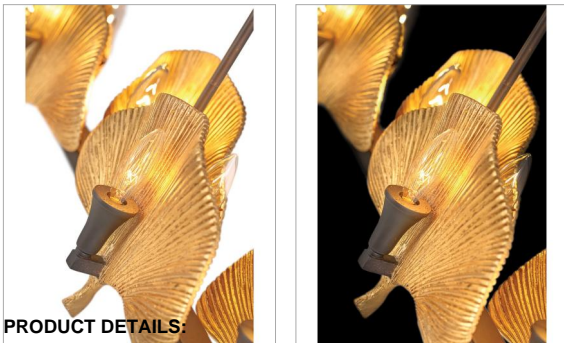

CERA

FR33609MR

MEDIUM TWELVE LIGHT LINEAR

Paying homage to the ornamental Ginkgo tree, Cera's intricate cast leaves help awaken an elegant decor, while its Bronze finish against Cleopatra Gold blossoms chic allure throughout a space.

DETAILS	
FINISH:	Museum Bronze
MATERIAL:	Steel
SLOPE DEGREE:	90
DIMMABLE:	YES - WITH DIMMABLE LAMP (NOT INCLUDED)

DIMENSIONS	
WIDTH:	48"
HEIGHT:	9.3"
DEPTH:	8.3
WEIGHT:	10.3lb

LIGHT SOURCE	
LIGHT SOURCE:	Socketed
WATTAGE:	12-5w Cand. LED, 60w Equiv. or 12-60w Cand.
VOLTAGE:	120v

MOUNTING	
CANOPY:	4.5"W X 16"L
LEAD WIRE:	1 X 120"
MAX HEIGHT:	40

SHIPPING	
CARTON LENGTH:	52.5
CARTON WIDTH:	12.5
CARTON HEIGHT:	14
CARTON WEIGHT:	15.7

PRODUCT DETAILS:

- Suitable for use in dry (indoor) locations as defined by NEC and CEC. Meets United States UL Underwriters Laboratories & CSA Canadian Standards Association Product Safety Standards.
- This fixture includes multiple down stems in various lengths to customize the installation height, including two 6" stems and four 12" stems
- This item may be hung on a sloped ceiling
- Striking and glamorous silhouette with luxe details and a rich finish that makes a dramatic statement