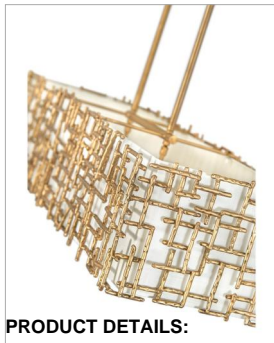

FARRAH

FR33105BNG

MEDIUM EIGHT LIGHT LINEAR

Farrah's contemporary design is bold and sculptural, while achieving an optical airiness. The hand-hammered crosshatch bars gleam in a hand-applied Silver Leaf or Burnished Gold finish with artisanal detailing that carries through to the canopy detail. Set against a White Linen shade, Farrah creates a look of deconstructed; modern elegance.

DETAILS	
FINISH:	Burnished Gold
MATERIAL:	Steel
SHADE:	White Linen
SLOPE DEGREE:	90
DIMMABLE:	No

DIMENSIONS	
WIDTH:	48.3"
HEIGHT:	23.8"
DEPTH:	14
WEIGHT:	26.4lb

LIGHT SOURCE	
LIGHT SOURCE:	Socketed
WATTAGE:	8-5w Cand. LED, 60w Equiv.
VOLTAGE:	120v

MOUNTING	
CANOPY:	4.5"W X 14"L
LEAD WIRE:	1 X 144"

SHIPPING	
CARTON LENGTH:	31.5
CARTON WIDTH:	31.5
CARTON HEIGHT:	13
CARTON WEIGHT:	12.1

PRODUCT DETAILS:

- This item may be hung on a sloped ceiling
- Suitable for use in dry (indoor) locations as defined by NEC and CEC. Meets United States UL Underwriters Laboratories & CSA Canadian Standards Association Product Safety Standards.
- Striking and glamorous silhouette with luxe details and a rich finish that makes a dramatic statement
- Luxurious gold finish with opulent sheen