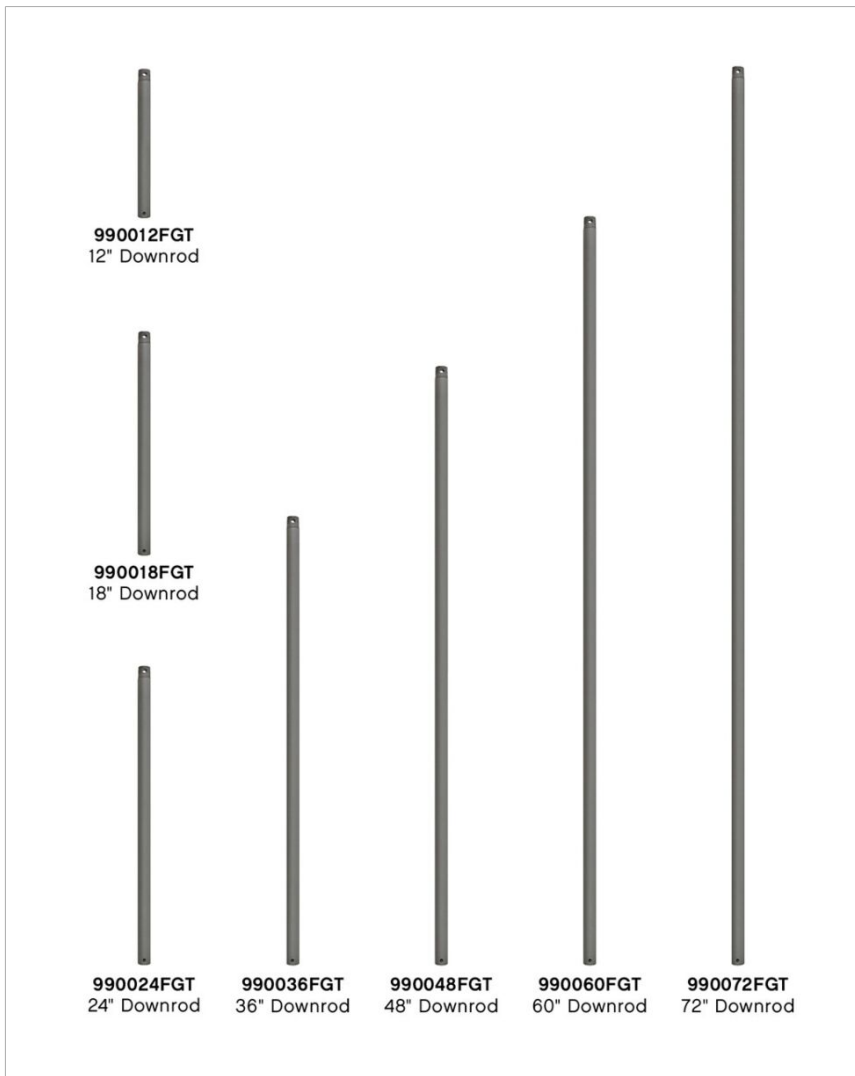

36" DOWNROD

990036FGT

36" DOWNROD

36" DOWNROD

DETAILS	
FINISH:	Graphite
MATERIAL:	Steel
DIMMABLE:	DOES NOT APPLY

DIMENSIONS	
WIDTH:	1"
HEIGHT:	36"

SHIPPING	
CARTON LENGTH:	36.8
CARTON WIDTH:	1.2
CARTON HEIGHT:	1.3
CARTON WEIGHT:	2.4

PRODUCT DETAILS:

- For more information on how to control your ceiling fan via the Hinkley Home Automation App, [click here](#).
- Suitable for use in wet (outdoor direct rain) locations as defined by NEC and CEC. Meets United States UL Underwriters Laboratories & CSA Canadian Standards Association Product Safety Standards