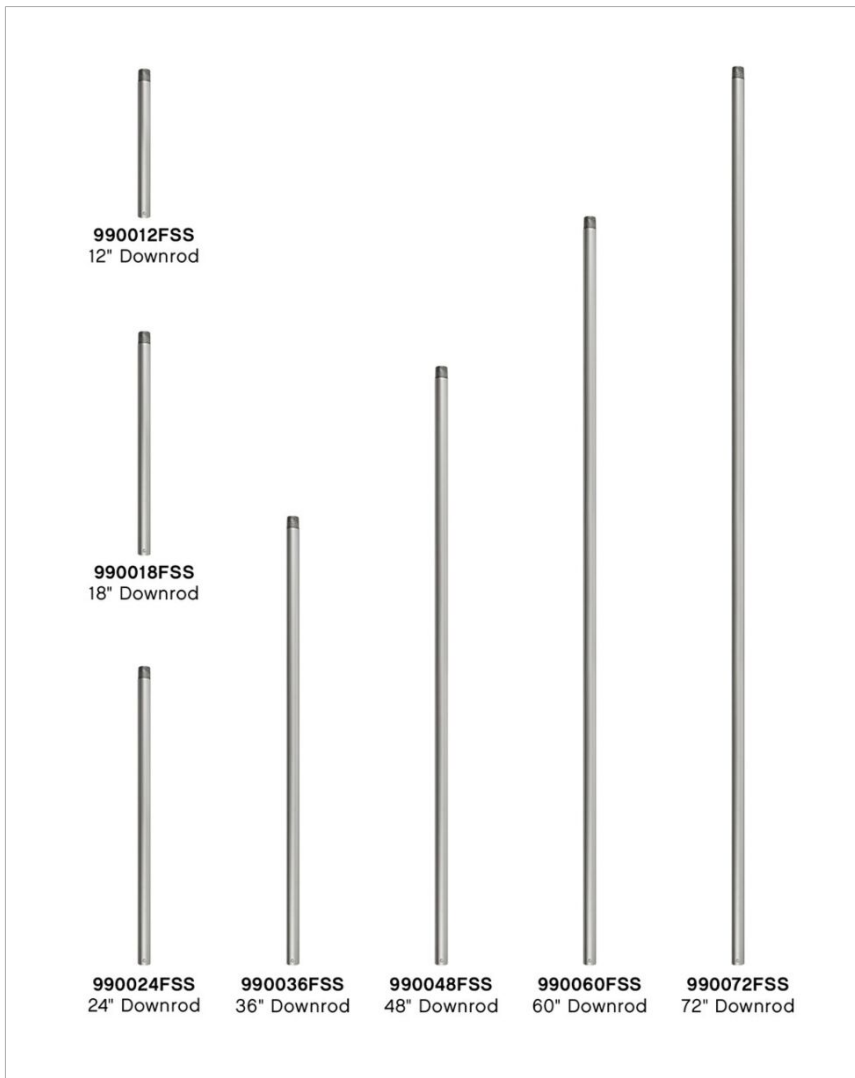

## 24" DOWNROD

### 990024FSS

24" DOWNROD

24" DOWNROD

DETAILS	
FINISH:	Satin Steel
MATERIAL:	Steel
DIMMABLE:	DOES NOT APPLY

DIMENSIONS	
WIDTH:	1"
HEIGHT:	24"

SHIPPING	
CARTON LENGTH:	24
CARTON WIDTH:	1
CARTON HEIGHT:	1
CARTON WEIGHT:	1.7

### PRODUCT DETAILS:

- Suitable for use in dry (indoor) locations as defined by NEC and CEC. Meets United States UL Underwriters Laboratories & CSA Canadian Standards Association Product Safety Standards.
- Stainless steel provides superior strength and performance
- For more information on how to control your ceiling fan via the Hinkley Home Automation App, [click here](#).