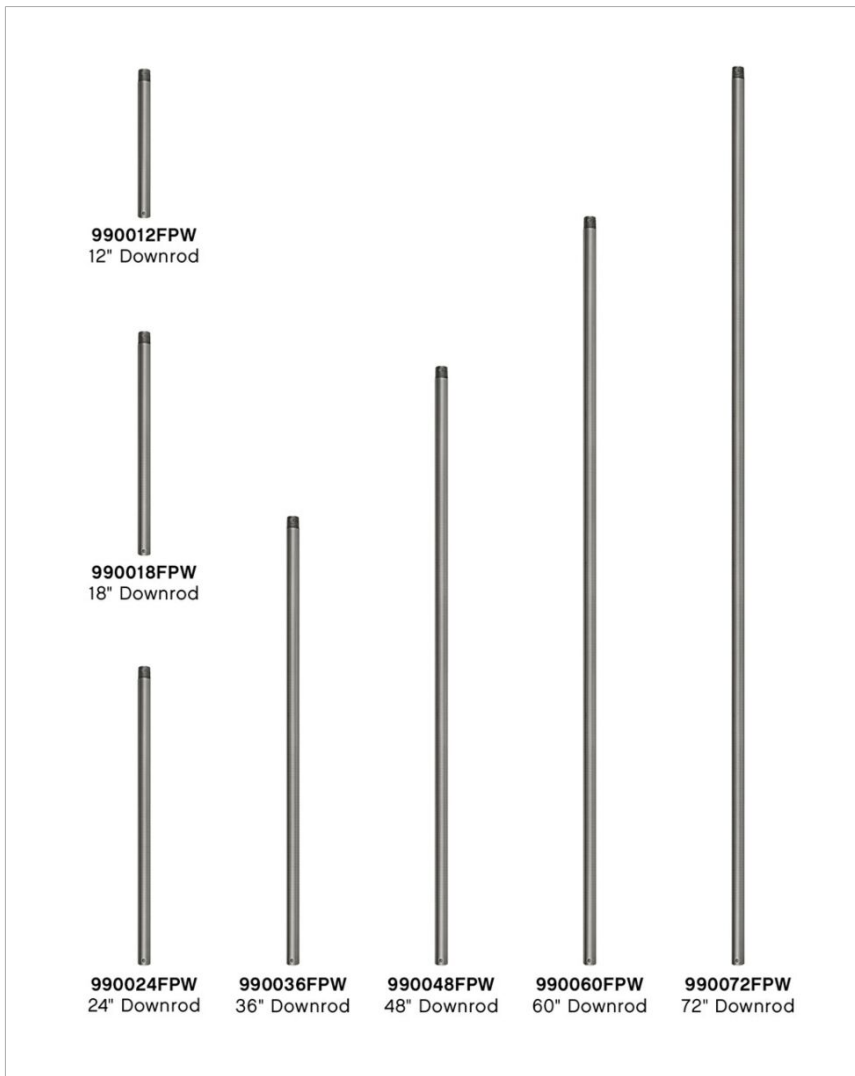

24" DOWNROD

990024FPW

24" DOWNROD

24" DOWNROD

DETAILS	
FINISH:	Pewter
MATERIAL:	Steel
DIMMABLE:	DOES NOT APPLY

DIMENSIONS	
WIDTH:	1"
HEIGHT:	24"

SHIPPING	
CARTON LENGTH:	24
CARTON WIDTH:	1
CARTON HEIGHT:	1
CARTON WEIGHT:	1.7

PRODUCT DETAILS:

- Suitable for use in dry (indoor) locations as defined by NEC and CEC. Meets United States UL Underwriters Laboratories & CSA Canadian Standards Association Product Safety Standards.
- For more information on how to control your ceiling fan via the Hinkley Home Automation App, [click here](#).