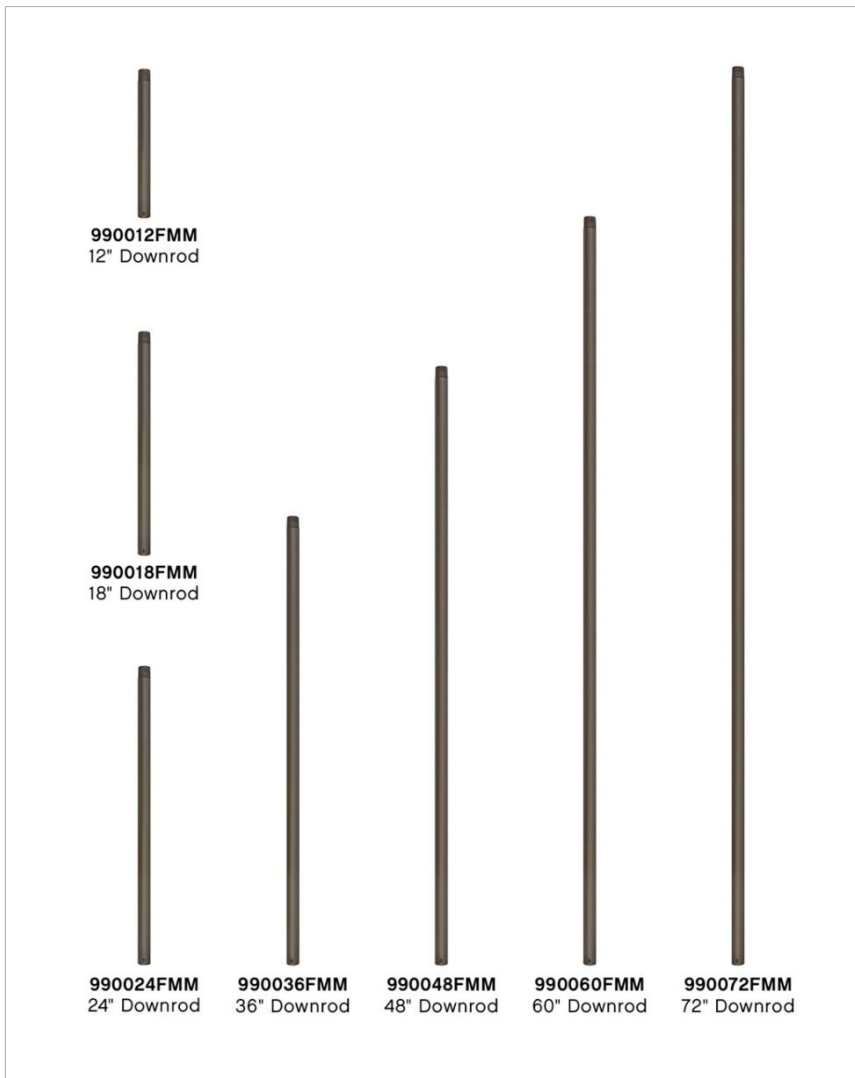

## 24" DOWNROD

### 990024FMM

24" DOWNROD

24" DOWNROD

DETAILS	
FINISH:	Metallic Matte Bronze
MATERIAL:	Steel
DIMMABLE:	DOES NOT APPLY

DIMENSIONS	
WIDTH:	1"
HEIGHT:	24"

SHIPPING	
CARTON LENGTH:	24
CARTON WIDTH:	1
CARTON HEIGHT:	1
CARTON WEIGHT:	1.7