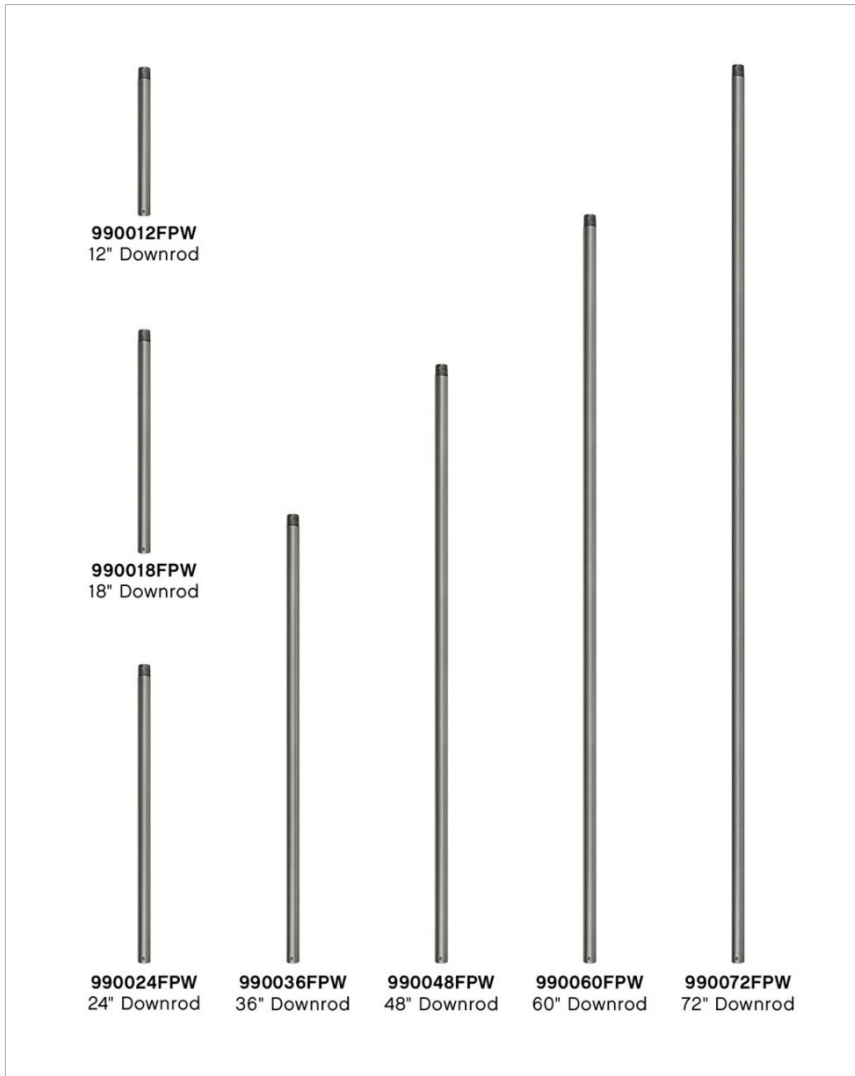

18" DOWNROD

990018FPW

18" DOWNROD

18" DOWNROD

DETAILS	
FINISH:	Pewter
MATERIAL:	Steel
DIMMABLE:	DOES NOT APPLY

DIMENSIONS	
WIDTH:	1"
HEIGHT:	18"

SHIPPING	
CARTON LENGTH:	18
CARTON WIDTH:	1
CARTON HEIGHT:	1
CARTON WEIGHT:	1.2

PRODUCT DETAILS:

- Suitable for use in dry (indoor) locations as defined by NEC and CEC. Meets United States UL Underwriters Laboratories & CSA Canadian Standards Association Product Safety Standards.
- For more information on how to control your ceiling fan via the Hinkley Home Automation App, [click here](#).