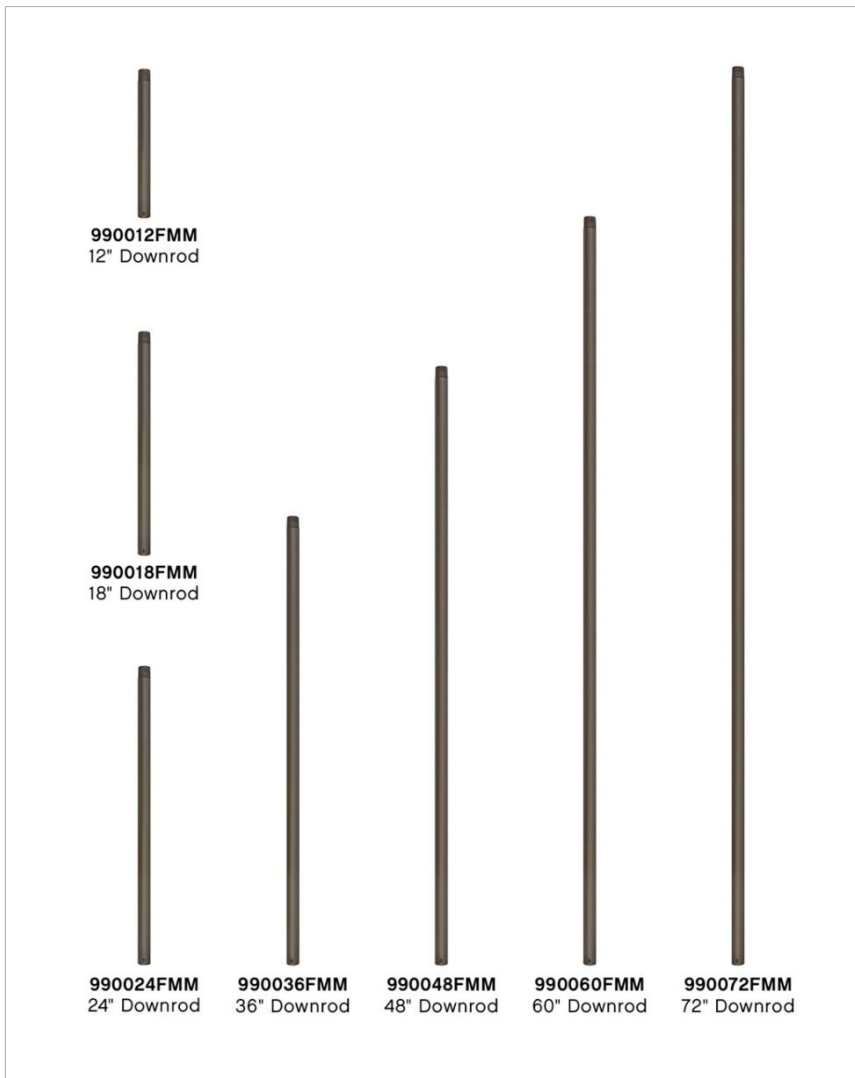

18" DOWNROD

990018FMM

18" DOWNROD

18" DOWNROD

| DETAILS | |
|-----------|-----------------------|
| FINISH: | Metallic Matte Bronze |
| MATERIAL: | Steel |
| DIMMABLE: | DOES NOT APPLY |

| DIMENSIONS | |
|------------|-----|
| WIDTH: | 1" |
| HEIGHT: | 18" |

| SHIPPING | |
|----------------|-----|
| CARTON LENGTH: | 18 |
| CARTON WIDTH: | 1 |
| CARTON HEIGHT: | 1 |
| CARTON WEIGHT: | 1.2 |

PRODUCT DETAILS:

- For more information on how to control your ceiling fan via the Hinkley Home Automation App, [click here](#).
- Suitable for use in wet (outdoor direct rain) locations as defined by NEC and CEC. Meets United States UL Underwriters Laboratories & CSA Canadian Standards Association Product Safety Standards