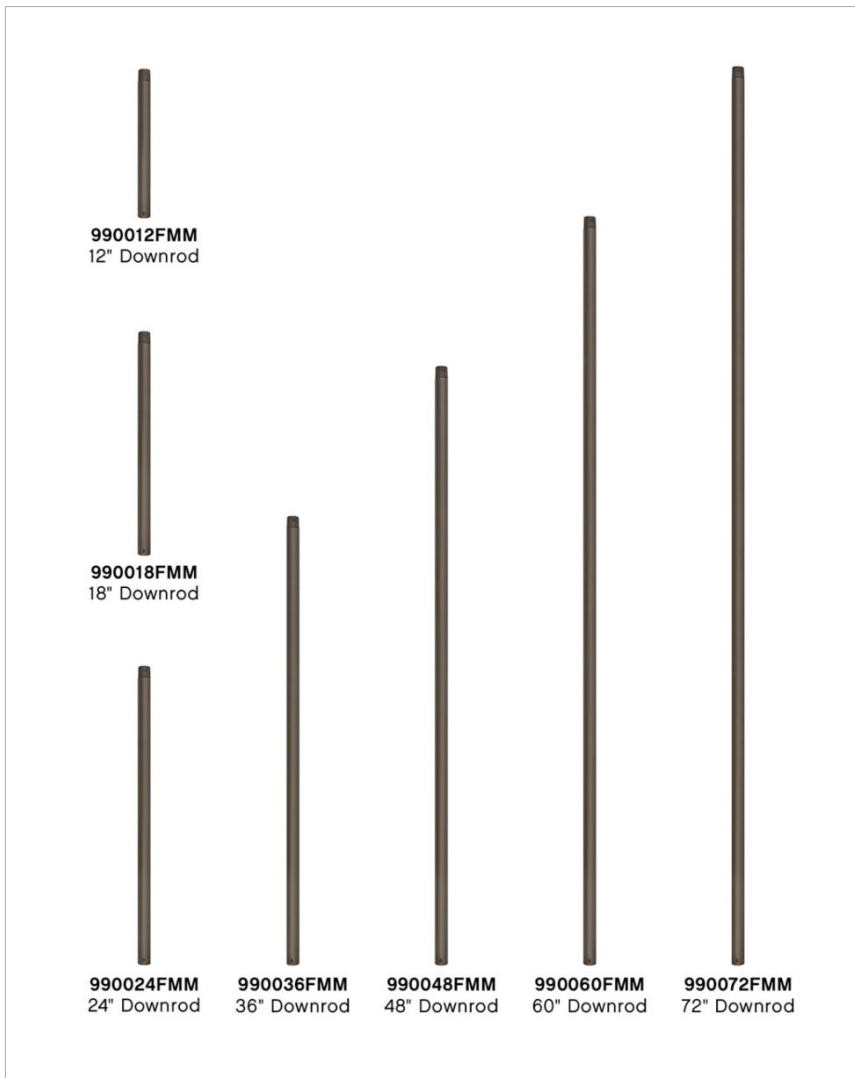

12" DOWNROD

990012FMM

12" DOWNROD

12" DOWNROD

DETAILS	
FINISH:	Metallic Matte Bronze
MATERIAL:	Steel
DIMMABLE:	DOES NOT APPLY

DIMENSIONS	
WIDTH:	1"
HEIGHT:	12"

SHIPPING	
CARTON LENGTH:	12
CARTON WIDTH:	2
CARTON HEIGHT:	2

PRODUCT DETAILS:

- Suitable for use in wet (outdoor direct rain) locations as defined by NEC and CEC. Meets United States UL Underwriters Laboratories & CSA Canadian Standards Association Product Safety Standards
- For more information on how to control your ceiling fan via the Hinkley Home Automation App, [click here](#).