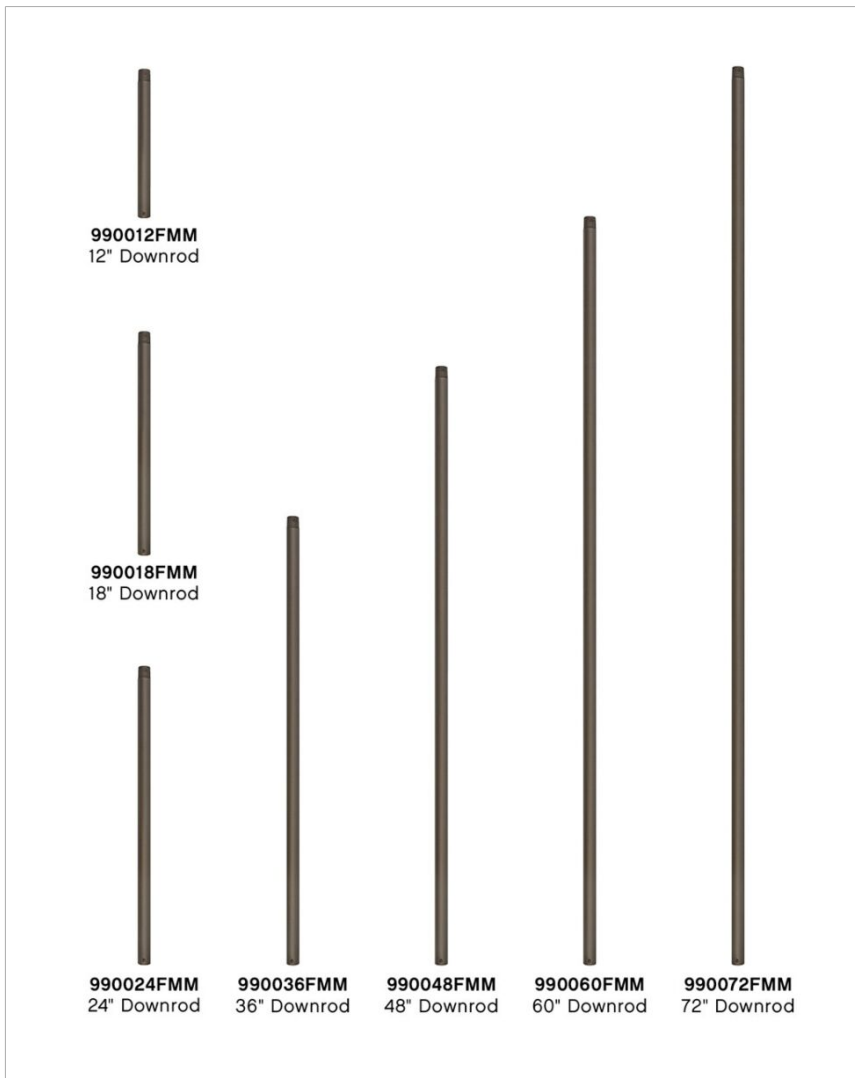

12" DOWNROD

990012FMM

12" DOWNROD

12" DOWNROD

DETAILS	
FINISH:	Metallic Matte Bronze
MATERIAL:	Steel
DIMMABLE:	DOES NOT APPLY

DIMENSIONS	
WIDTH:	1"
HEIGHT:	12"

SHIPPING	
CARTON LENGTH:	12
CARTON WIDTH:	2
CARTON HEIGHT:	2

PRODUCT DETAILS:

- For more information on how to control your ceiling fan via the Hinkley Home Automation App, [click here](#).
- Suitable for use in wet (outdoor direct rain) locations as defined by NEC and CEC. Meets United States UL Underwriters Laboratories & CSA Canadian Standards Association Product Safety Standards