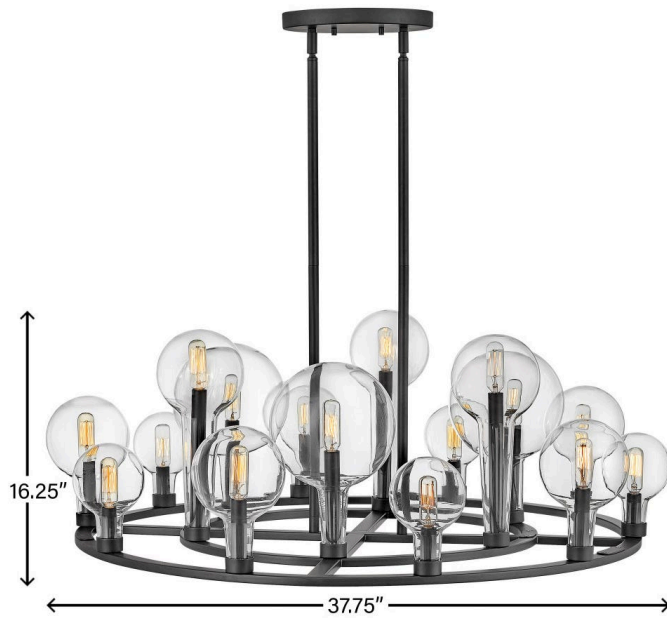

### LARGE SINGLE TIER CHANDELIER

Inspired by the vintage flasks of a chemistry classroom, Alchemy is a unique statement piece. Its tapered globes instantly stand out in a variety of spaces, while the open silhouette enhances its sophisticated edge.

DETAILS	
FINISH:	Black
MATERIAL:	Steel
GLASS:	Clear
SLOPE DEGREE:	90
DIMMABLE:	YES - WITH DIMMABLE LAMP (NOT INCLUDED)

DIMENSIONS	
WIDTH:	37.8"
HEIGHT:	16.3"
WEIGHT:	24.3lb

LIGHT SOURCE	
LIGHT SOURCE:	Socketed
WATTAGE:	16-5w Cand. LED, 60w Equiv.
VOLTAGE:	120v

MOUNTING	
CANOPY:	9" Dia.
LEAD WIRE:	1 X 120"
MAX HEIGHT:	49

SHIPPING	
CARTON LENGTH:	36.5
CARTON WIDTH:	36.5
CARTON HEIGHT:	20.3
CARTON WEIGHT:	42.8

#### PRODUCT DETAILS:

- Can be hung on a sloped ceiling
- Includes (2) 6" stems and (4) 12" stems to customize hanging height
- Dry Rated
- T6 or T8 bulbs required (not included)
- Merging the best of traditional and modern elements with a sophisticated and streamlined look