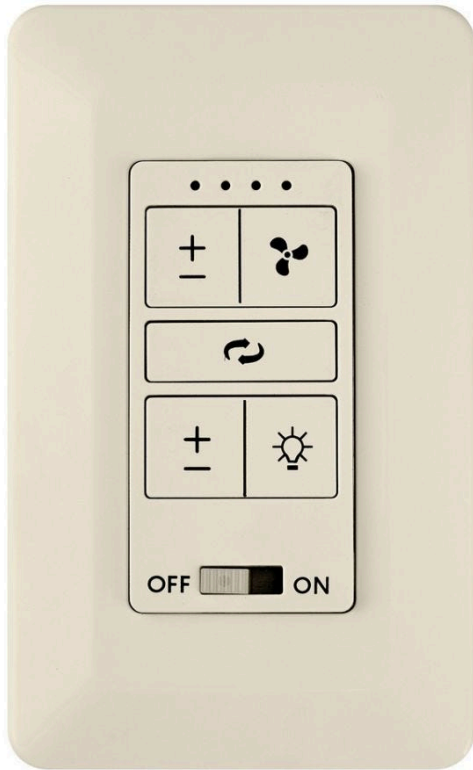

WALL CONTROL 4SPD DC

980001FAL

WALL CONTROL 4 SPEED DC

WALL CONTROL 4 SPEED DC

DETAILS	
FINISH:	Almond
MATERIAL:	Composite
DIMMABLE:	No

DIMENSIONS	
WIDTH:	3.3"
HEIGHT:	5.3"

MOUNTING	
LEAD WIRE:	1 X 6"

SHIPPING	
CARTON LENGTH:	5.3
CARTON WIDTH:	3.2
CARTON HEIGHT:	2.5

PRODUCT DETAILS:

- Suitable for use in dry (indoor) locations as defined by NEC and CEC. Meets United States UL Underwriters Laboratories & CSA Canadian Standards Association Product Safety Standards
- Neutral perfection with a flawless white finish enhances design