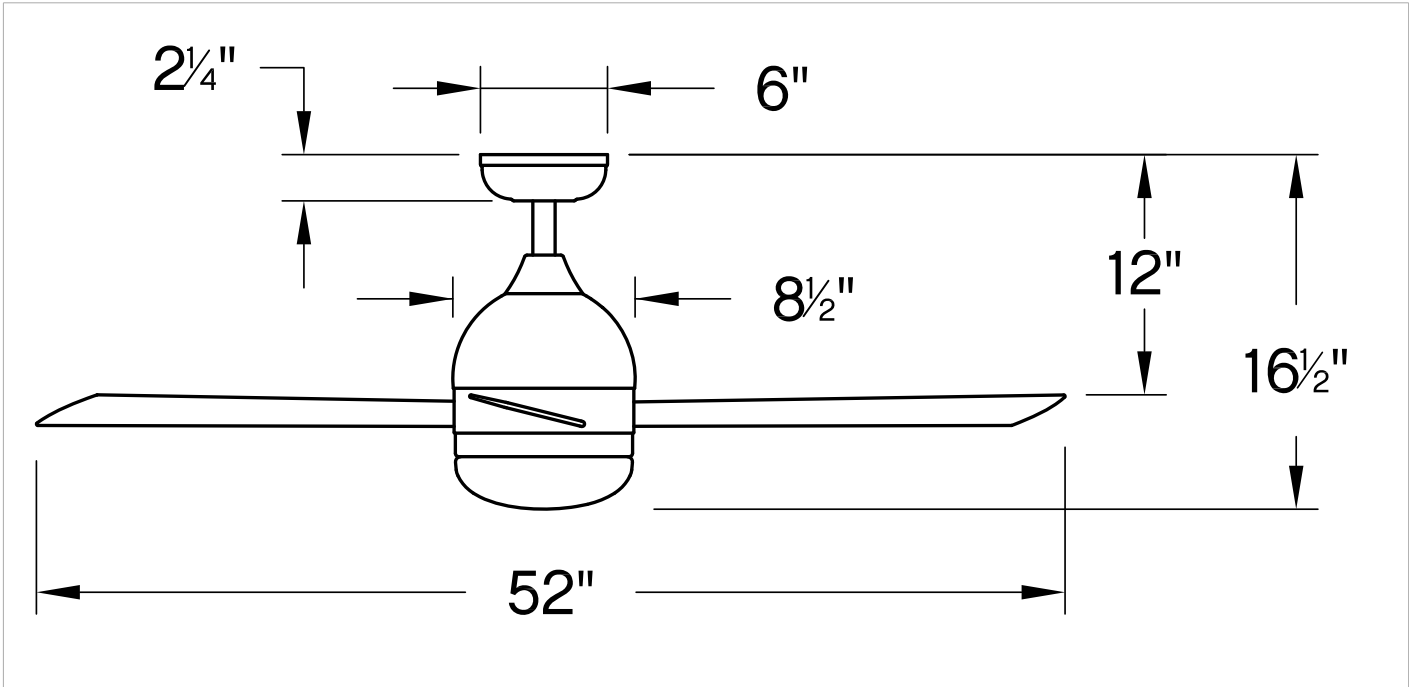

VERGE

902352FMB-LWA

VERGE 52" LED FAN

DETAILS	
FAN FINISH:	Matte Black
GLASS:	Etched Opal
BLADE COUNT:	3
SLOPE DEGREE:	20

DIMENSIONS	
WIDTH:	52"
HEIGHT:	16.5"

LIGHT SOURCE	
LED NAME:	ER2G16W7
VOLTAGE:	120v
LUMENS:	1320
CRI:	95

MOUNTING	
CANOPY:	6" Dia.
LEAD WIRE:	1 X 76"

SHIPPING	
CARTON LENGTH:	26
CARTON WIDTH:	11
CARTON HEIGHT:	12

VERGE

PRODUCT DETAILS:

- This item includes a 4.5" down rod. Other various lengths of down rods are available and sold separately to customize the installation height.
- For more information on how to control your ceiling fan via the Hinkley Home Automation App, [click here](#).
- This item may be hung on a sloped ceiling
- Suitable for use in wet (outdoor direct rain) locations as defined by NEC and CEC. Meets United States UL Underwriters Laboratories & CSA Canadian Standards Association Product Safety Standards
- Fan Control included, HIRO Control - 3 Speed Non-Reversing
- Bold silhouette with dramatic details creates a modern statement
- Accessory controls available that are compatible with your WiFi for the ultimate Smart Home connectivity
- LED components carry a 5-year limited warranty

HINKLEY

HINKLEY
33000 Pin Oak Parkway
Avon Lake, OH 44012

PHONE: (440) 653-5500
Toll Free: 1 (800) 446-5539

hinkley.com

VERGE 52" LED FAN

902352FMB-LWA

PERFORMANCE SPECIFICATIONS	STANDARD	
	HIGH SPEED	AVERAGE SPEED
Airflow	5226	3642
EnergyUse	52.4	32.8
EnergyCost	15	9
Efficiency	100	111
AMPS	0.44	0.31
RPMS	167	115