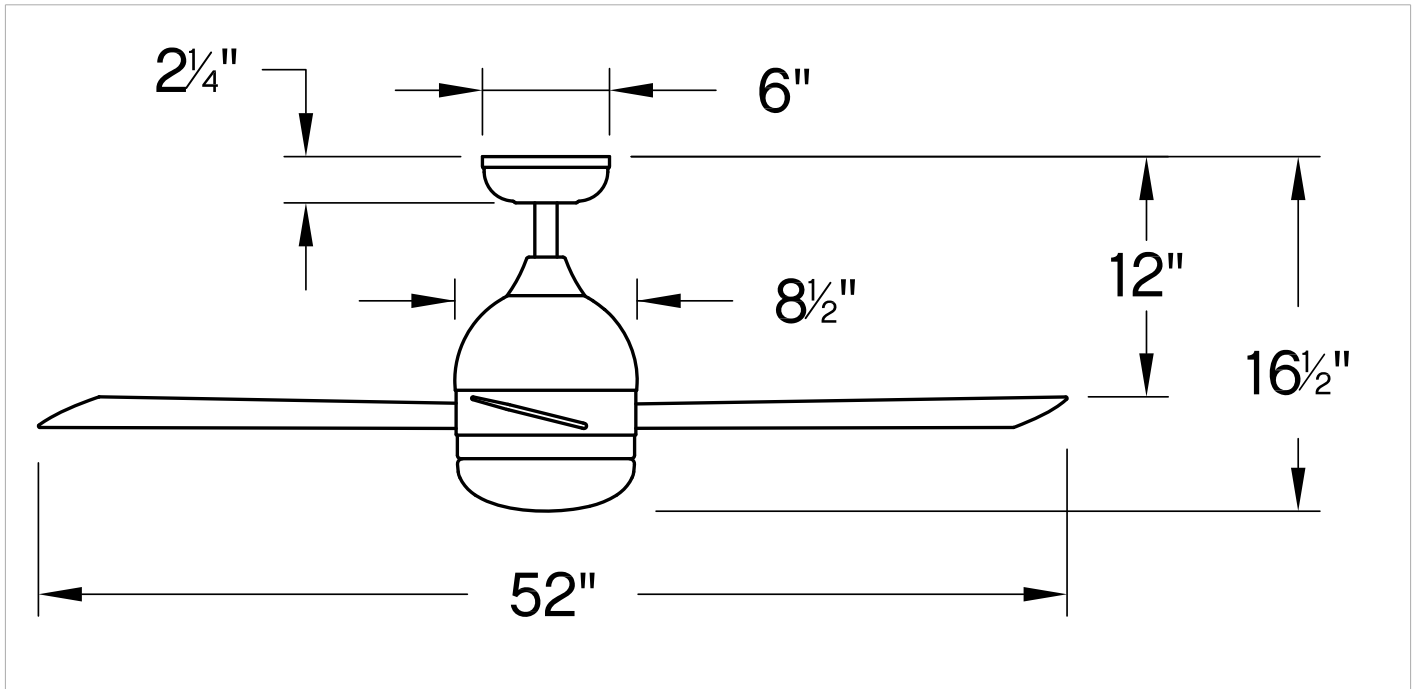

VERGE

902352FMB-LWA

VERGE 52" LED FAN

DETAILS	
FAN FINISH:	Matte Black
GLASS:	Etched Opal
BLADE COUNT:	3
SLOPE DEGREE:	20

DIMENSIONS	
WIDTH:	52"
HEIGHT:	16.5"

LIGHT SOURCE	
LED NAME:	ER2G16W7
VOLTAGE:	120v
LUMENS:	1320
CRI:	95

MOUNTING	
CANOPY:	6" Dia.
LEAD WIRE:	1 X 76"

SHIPPING	
CARTON LENGTH:	26
CARTON WIDTH:	11
CARTON HEIGHT:	12

VERGE

PRODUCT DETAILS:

- This item includes a 4.5" down rod. Other various lengths of down rods are available and sold separately to customize the installation height.
- For more information on how to control your ceiling fan via the Hinkley Home Automation App, [click here](#).
- This item may be hung on a sloped ceiling
- Suitable for use in wet (outdoor direct rain) locations as defined by NEC and CEC. Meets United States UL Underwriters Laboratories & CSA Canadian Standards Association Product Safety Standards
- Fan Control included, HIRO Control - 3 Speed Non-Reversing
- Bold silhouette with dramatic details creates a modern statement
- Accessory controls available that are compatible with your WiFi for the ultimate Smart Home connectivity
- LED components carry a 5-year limited warranty

HINKLEY

HINKLEY
33000 Pin Oak Parkway
Avon Lake, OH 44012

PHONE: (440) 653-5500
Toll Free: 1 (800) 446-5539

hinkley.com

VERGE 52" LED FAN

902352FMB-LWA

PERFORMANCE SPECIFICATIONS	STANDARD	
	HIGH SPEED	AVERAGE SPEED
Airflow	5226	3642
EnergyUse	52.4	32.8
EnergyCost	15	9
Efficiency	100	111
AMPS	0.44	0.31
RPMS	167	115