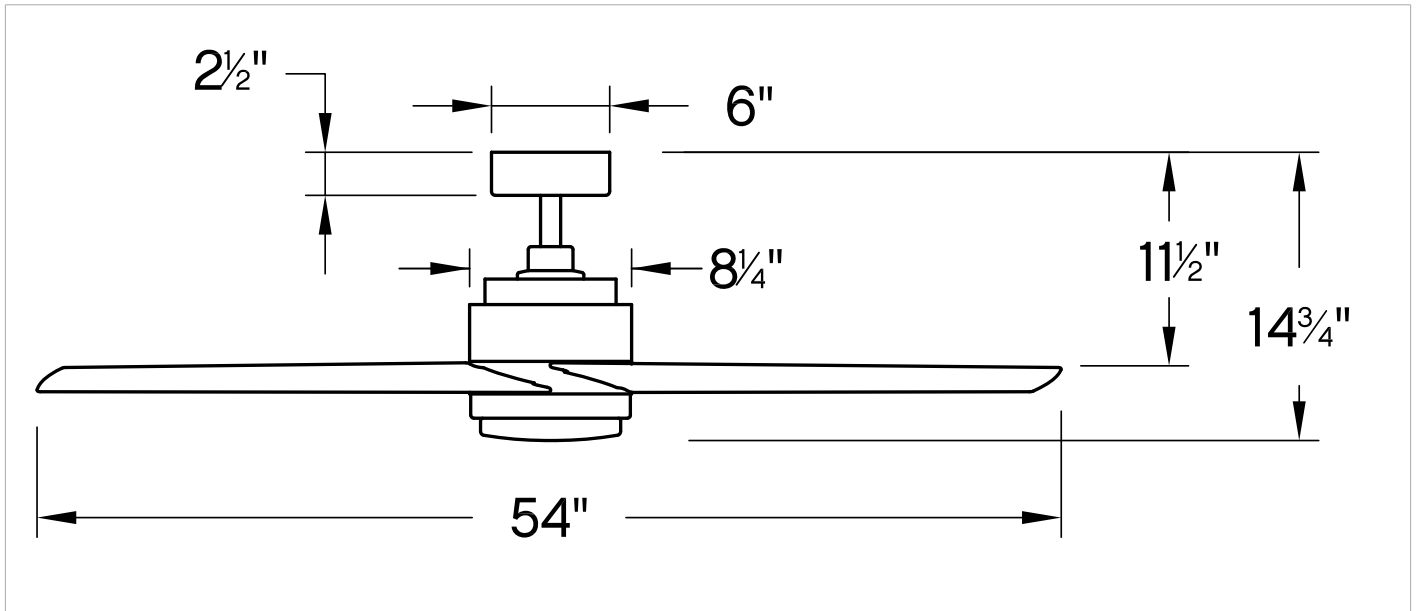

TIER

902054FBN-LWA

TIER 54" LED FAN

DETAILS	
FAN FINISH:	Brushed Nickel
GLASS:	Etched Opal
BLADE COUNT:	5
SLOPE DEGREE:	25

DIMENSIONS	
WIDTH:	54"
HEIGHT:	14.8"

LIGHT SOURCE	
LED NAME:	E2G16W7PP
VOLTAGE:	120v
LUMENS:	1320
CRI:	90

MOUNTING	
CANOPY:	6" Dia.
LEAD WIRE:	1 X 76"

SHIPPING	
CARTON LENGTH:	25
CARTON WIDTH:	11
CARTON HEIGHT:	12

TIER

PRODUCT DETAILS:

- This item includes a 4.5" down rod. Other various lengths of down rods are available and sold separately to customize the installation height.
- For more information on how to control your ceiling fan via the Hinkley Home Automation App, [click here](#).
- This item may be hung on a sloped ceiling
- Suitable for use in wet (outdoor direct rain) locations as defined by NEC and CEC. Meets United States UL Underwriters Laboratories & CSA Canadian Standards Association Product Safety Standards
- Fan Control included, HIRO Control - 3 Speed Non-Reversing
- Accessory controls available that are compatible with your WiFi for the ultimate Smart Home connectivity
- LED components carry a 5-year limited warranty
- Merging the best of traditional and modern elements with a sophisticated and streamlined look

HINKLEY

HINKLEY
33000 Pin Oak Parkway
Avon Lake, OH 44012

PHONE: (440) 653-5500
Toll Free: 1 (800) 446-5539

hinkley.com

TIER 54" LED FAN

902054FBN-LWA

PERFORMANCE SPECIFICATIONS	STANDARD	
	HIGH SPEED	AVERAGE SPEED
Airflow	5664	3749
EnergyUse	62.8	40
EnergyCost	18	11
Efficiency	90	94
AMPS	0.52	0.39
RPMS	155	103