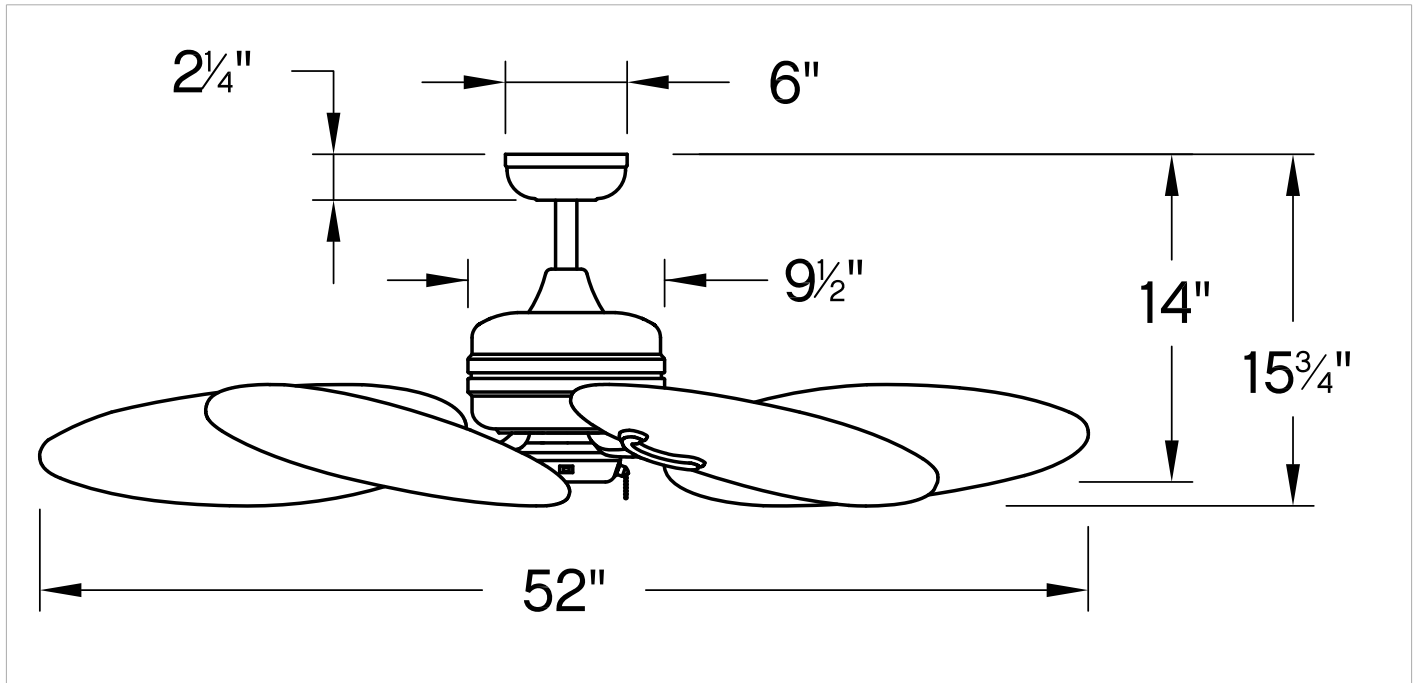

TROPIC AIR

901952FGT-NWD

TROPIC AIR 52" FAN

DETAILS	
FAN FINISH:	Graphite
BLADE COUNT:	5
SLOPE DEGREE:	33

DIMENSIONS	
WIDTH:	52"
HEIGHT:	17"

LIGHT SOURCE	
VOLTAGE:	120v

MOUNTING	
CANOPY:	6" Dia.
LEAD WIRE:	1 X 76"

SHIPPING	
CARTON LENGTH:	13.9
CARTON WIDTH:	13.8
CARTON HEIGHT:	12.1

TROPIC AIR

PRODUCT DETAILS:

- This item includes a 6" down rod. Other various lengths of down rods are available and sold separately to customize the installation height.
- Suitable for use in wet (interior direct splash and outdoor direct rain or sprinkler) locations as defined by NEC and CEC. Meets United States UL Underwriters Laboratories.
- This item may be hung on a sloped ceiling
- For more information on how to control your ceiling fan via the Hinkley Home Automation App, [click here](#).
- Pull chain manual reverse, accessory controls available
- Add an optional light kit to customize the functionality of the fan
- Motor carries a lifetime warranty
- Blades, controls, switches, capacitors and hardware carry a 1-year warranty

HINKLEY

HINKLEY
33000 Pin Oak Parkway
Avon Lake, OH 44012

PHONE: (440) 653-5500
Toll Free: 1 (800) 446-5539

hinkley.com

TROPIC AIR 52" FAN

901952FGT-NWD

PERFORMANCE SPECIFICATIONS	STANDARD	
	HIGH SPEED	AVERAGE SPEED
Airflow	6345	4523
EnergyUse	29.9	19.5
EnergyCost	8	5
Efficiency	212	232
AMPS	0.39	0.24
RPMS	141	97