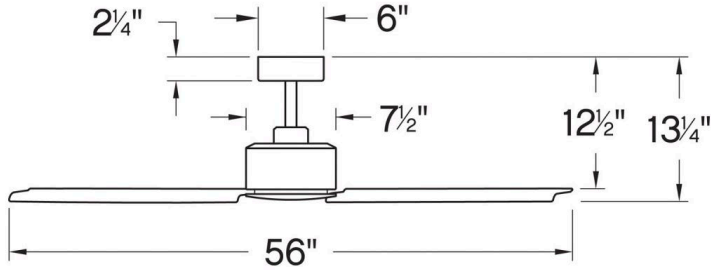

# INDY

900956FMB-NWA

INDY 56" FAN

DETAILS	
FAN FINISH:	Matte Black
BLADE COUNT:	3
SLOPE DEGREE:	20

DIMENSIONS	
WIDTH:	56"
HEIGHT:	13.3"

LIGHT SOURCE	
VOLTAGE:	120v

MOUNTING	
CANOPY:	6" Dia.
LEAD WIRE:	1 X 76"

SHIPPING	
CARTON LENGTH:	26.5
CARTON WIDTH:	10.5
CARTON HEIGHT:	10

The raw, edgy style of Indy is the perfect complement for all modern industrial design-inspired rooms. Available in classic finishes with sleek coordinating blades, Indy is so versatile; it can be used for both indoor and outdoor spaces.

## PRODUCT DETAILS:

- Can be hung on a sloped ceiling
- This item includes a 6" down rod (other lengths of down rods are available)
- Control your fan's power, light, speed, direction, and so much more from the Hinkley Home Automation app
- Fan Control included, Wall Control - 4 Speed Non-Reversing
- Motor carries a lifetime warranty
- Blades, controls, switches, capacitors and hardware carry a 1-year warranty
- Bold silhouette with dramatic details creates a modern statement
- Accessory controls are available that are compatible with your home's WiFi network