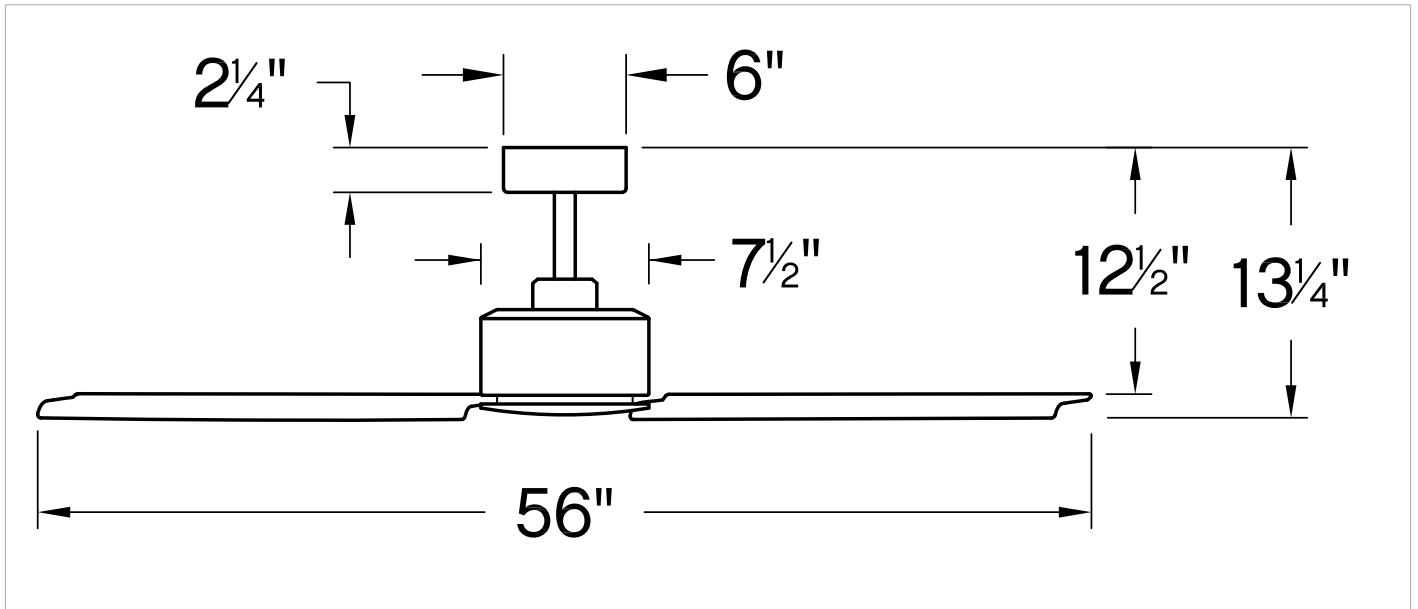

INDY 56" FAN

900956FMB-NWA

PERFORMANCE SPECIFICATIONS	STANDARD	
	HIGH SPEED	AVERAGE SPEED
Airflow	5382	3852
EnergyUse	55	35
EnergyCost	15	10
Efficiency	98	110
AMPS	0.46	0.34
RPMS	159	110