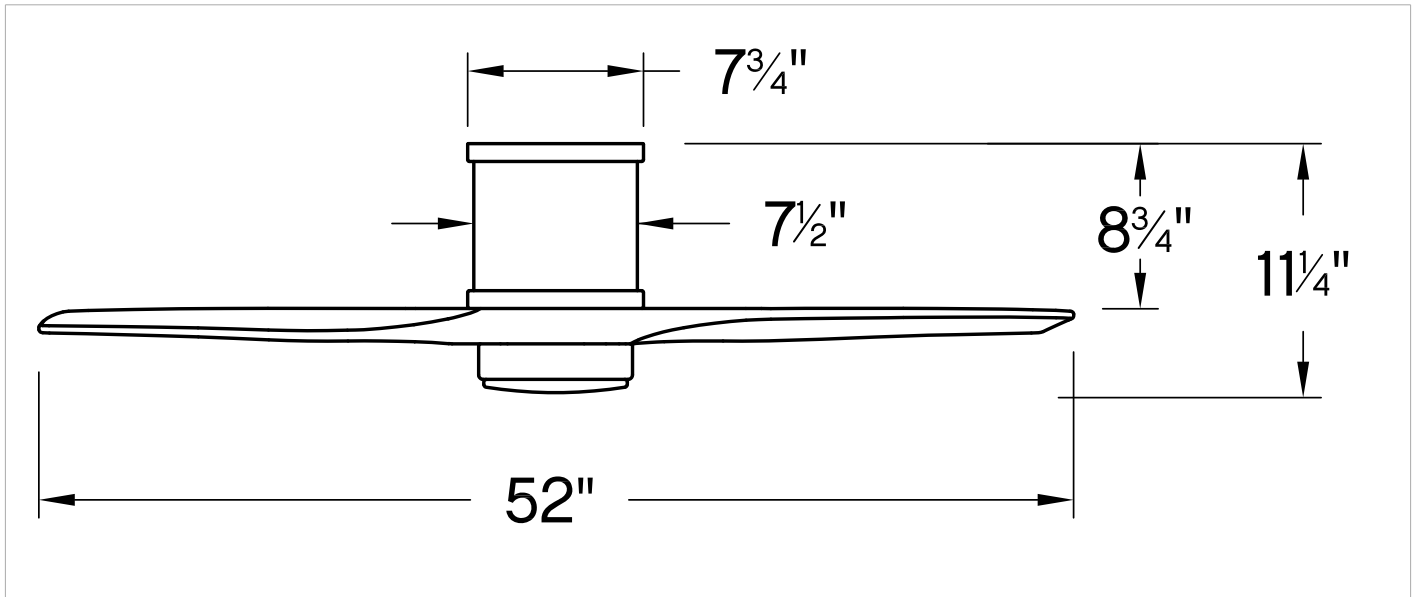

HOVER FLUSH

900852FGT-LWD

HOVER FLUSH 52" LED FAN

DETAILS	
FAN FINISH:	Graphite
GLASS:	Etched Opal
BLADE COUNT:	3

DIMENSIONS	
WIDTH:	52"
HEIGHT:	10.5"

LIGHT SOURCE	
VOLTAGE:	120v

MOUNTING	
CANOPY:	7.75" Dia.
LEAD WIRE:	1 X 8"

HINKLEY

HINKLEY
33000 Pin Oak Parkway
Avon Lake, OH 44012

PHONE: (440) 653-5500
Toll Free: 1 (800) 446-5539

hinkley.com

HOVER FLUSH 52" LED FAN

900852FGT-LWD

PERFORMANCE SPECIFICATIONS	STANDARD	
	HIGH SPEED	AVERAGE SPEED
Airflow	4957	3174
EnergyUse	20.5	13.1
EnergyCost	6	4
Efficiency	242	243
AMPS	0.31	0.18
RPMS	170	108