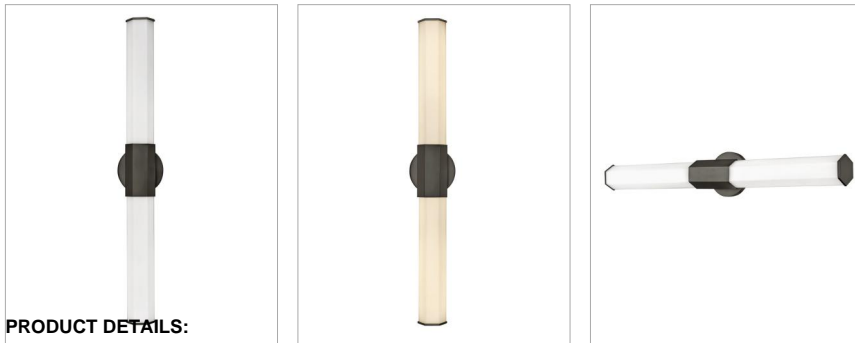

FACET

51153BX

LARGE LED VANITY

View the many sides of Facet. Interesting angles combine with bold metal features to create an edgy and contemporary profile that is unpretentious yet unforgettable. Hexagonaletched opal glass is showcased by Heritage Brass or Black Oxide finishes.

DETAILS	
FINISH:	Black Oxide
MATERIAL:	Steel
GLASS:	Etched Opal
DIMMABLE:	YES, CL TYPE DIMMER (SSL7A)

DIMENSIONS	
WIDTH:	32"
HEIGHT:	5"
WEIGHT:	5lb
BACK PLATE:	5" Dia.
EXTENSION:	4"
TOP TO OUTLET:	2.5"

LIGHT SOURCE	
LIGHT SOURCE:	Integrated LED
LED NAME:	EL2G16W7WI & EL2G24W7WI
VOLTAGE:	120v
COLOR TEMP:	3000
LUMENS:	3500
CRI:	95
INCANDESCENT EQUIVALENCY:	3 x 100w
DIMMABLE:	YES, CL TYPE DIMMER (SSL7A)

SHIPPING	
CARTON LENGTH:	34.5
CARTON WIDTH:	12
CARTON HEIGHT:	6.5
CARTON WEIGHT:	6.5

PRODUCT DETAILS:

- Mounting hardware is hidden on the back plate to ensure a clean silhouette
- Fixture can be mounted vertically
- Suitable for use in damp locations as defined by NEC and CEC. Meets United States UL Underwriters Laboratories & CSA Canadian Standards Association Product Safety Standards.
- ADA compliant
- LED components carry a 5-year limited warranty
- Bold silhouette with dramatic details creates a modern statement

HINKLEY

HINKLEY
33000 Pin Oak Parkway
Avon Lake, OH 44012

PHONE: (440) 653-5500
Toll Free: 1 (800) 446-5539

hinkley.com