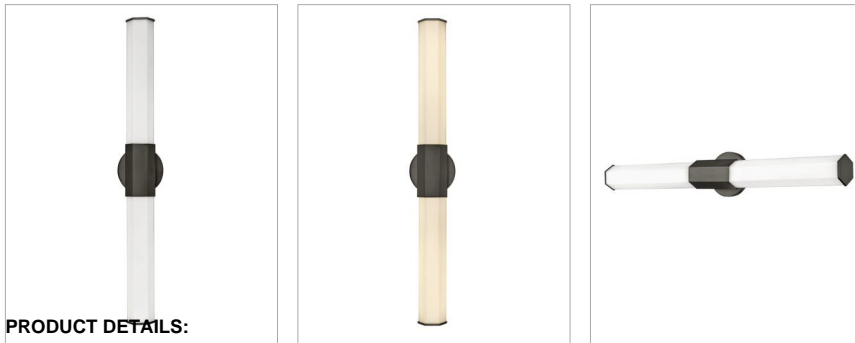

FACET

51153BX

LARGE LED VANITY

For a profile that is unpretentious, yet unforgettable, view all the sides of Facet. Interesting angles combine with a bold center bracelet to create the edgy and contemporary look. Hexagonal etched glass is showcased by Heritage Brass, Polished Nickel or Black Oxide center and end caps of the same shape, while the Invisimount system remains unseen to simply highlight the superior style.

DETAILS	
FINISH:	Black Oxide
MATERIAL:	Steel
GLASS:	Etched Opal
DIMMABLE:	YES - CL TYPE DIMMER (SSL7A)

DIMENSIONS	
WIDTH:	32"
HEIGHT:	5"
WEIGHT:	5lb
BACK PLATE:	5" Dia.
EXTENSION:	4"
TOP TO OUTLET:	2.5"

LIGHT SOURCE	
LIGHT SOURCE:	Integrated LED
LED NAME:	EL2G16W7WI & EL2G24W7WI
WATTAGE:	40w LED *Included
VOLTAGE:	120v
COLOR TEMP:	3000
LUMENS:	3500
CRI:	95
INCANDESCENT EQUIVALENCY:	3 x 100w
DIMMABLE:	YES - CL TYPE DIMMER (SSL7A)

SHIPPING	
CARTON LENGTH:	34.5
CARTON WIDTH:	12
CARTON HEIGHT:	6.5
CARTON WEIGHT:	6.5

PRODUCT DETAILS:

- Mounting hardware is hidden on the back plate to ensure a clean silhouette
- Fixture can be mounted vertically
- Suitable for use in damp locations as defined by NEC and CEC. Meets United States UL Underwriters Laboratories & CSA Canadian Standards Association Product Safety Standards.
- ADA compliant
- LED components carry a 5-year limited warranty
- Bold silhouette with dramatic details creates a modern statement

HINKLEY

HINKLEY
33000 Pin Oak Parkway
Avon Lake, OH 44012

PHONE: (440) 653-5500
Toll Free: 1 (800) 446-5539

hinkley.com