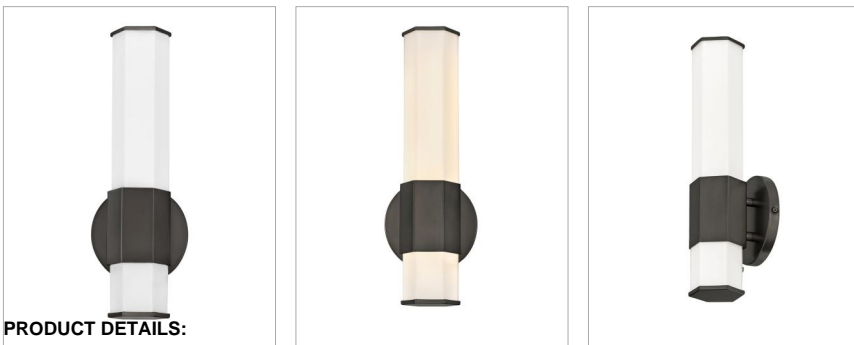

FACET

51150BX

MEDIUM LED SCONCE

View the many sides of Facet. Interesting angles combine with bold metal features to create an edgy and contemporary profile that is unpretentious yet unforgettable. Hexagonaletched opal glass is showcased by Heritage Brass or Black Oxide finishes.

DETAILS	
FINISH:	Black Oxide
MATERIAL:	Steel
GLASS:	Etched Opal
DIMMABLE:	YES, CL TYPE DIMMER (SSL7A)

DIMENSIONS	
WIDTH:	5"
HEIGHT:	14"
WEIGHT:	3lb
BACK PLATE:	5" Dia.
EXTENSION:	4"
TOP TO OUTLET:	10"

LIGHT SOURCE	
LIGHT SOURCE:	Integrated LED
LED NAME:	EL2G16W7WI
VOLTAGE:	120v
COLOR TEMP:	3000
LUMENS:	1400
CRI:	95
INCANDESCENT EQUIVALENCY:	1 x 100w
DIMMABLE:	YES, CL TYPE DIMMER (SSL7A)

SHIPPING	
CARTON LENGTH:	15
CARTON WIDTH:	11.5
CARTON HEIGHT:	6.3
CARTON WEIGHT:	4

PRODUCT DETAILS:

- Mounting hardware is hidden on the back plate to ensure a clean silhouette
- Fixture can be mounted either up or down
- Suitable for use in damp locations as defined by NEC and CEC. Meets United States UL Underwriters Laboratories & CSA Canadian Standards Association Product Safety Standards.
- ADA compliant
- LED components carry a 5-year limited warranty
- Bold silhouette with dramatic details creates a modern statement

HINKLEY

HINKLEY
33000 Pin Oak Parkway
Avon Lake, OH 44012

PHONE: (440) 653-5500
Toll Free: 1 (800) 446-5539

hinkley.com