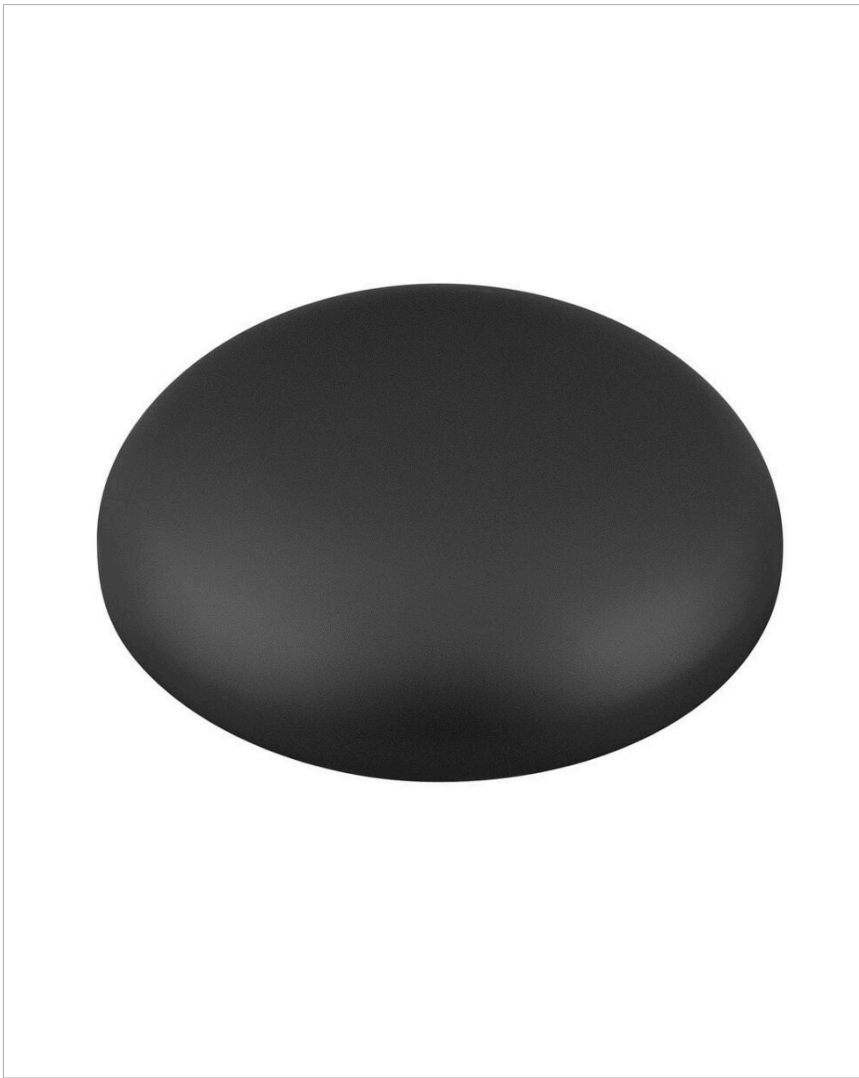

LIGHT KIT COVER

932023FMB

VERGE LIGHT KIT COVER

DETAILS	
FINISH:	Matte Black
MATERIAL:	Steel
DIMMABLE:	DOES NOT APPLY

DIMENSIONS	
WIDTH:	8.5"
HEIGHT:	3.3"

SHIPPING	
CARTON LENGTH:	8.7
CARTON WIDTH:	3.5
CARTON HEIGHT:	8.7