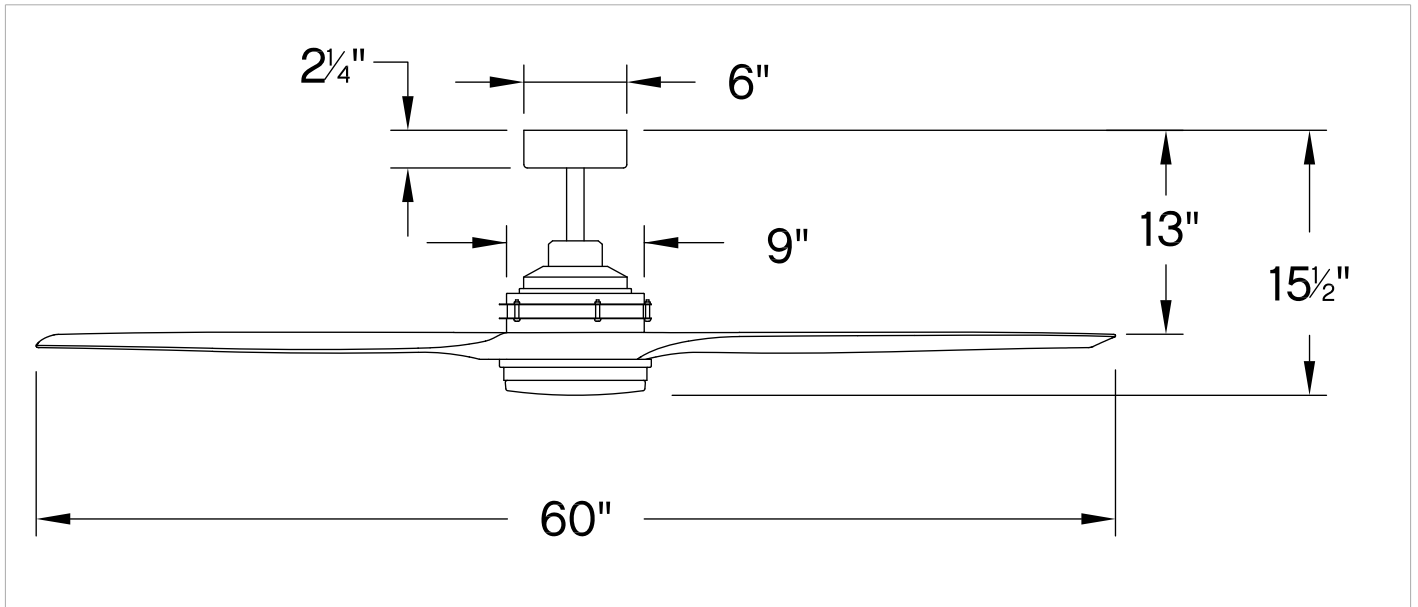

ARTISTE 60" LED SMART FAN

900160FMM-LWD

PERFORMANCE SPECIFICATIONS	STANDARD	
	HIGH SPEED	AVERAGE SPEED
Airflow	7009	4639
EnergyUse	20.5	13.3
EnergyCost	6	4
Efficiency	341	350
AMPS	0.3	0.17
RPMS	150	98

HINKLEY

HINKLEY
33000 Pin Oak Parkway
Avon Lake, OH 44012

PHONE: (440) 653-5500
Toll Free: 1 (800) 446-5539

hinkley.com