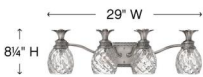

HINKLEY
LIGHTING