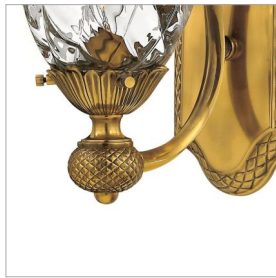

PLANTATION

4140BB

SINGLE LIGHT SCONCE

A Hinkley classic, the ornate Plantation collection features exceptional pineapple shaped, clear optic glass that makes a noble statement with matching candle sleeves and elaborate, decorative cast detailing.

DETAILS	
FINISH:	Burnished Brass
MATERIAL:	Brass
GLASS:	Clear Optic
DIMMABLE:	YES, WITH DIMMABLE LAMP (NOT INCLUDED)

DIMENSIONS	
WIDTH:	6"
HEIGHT:	14.5"
WEIGHT:	7lb
BACK PLATE:	4.75"W X 12"H
EXTENSION:	8.5"
TOP TO OUTLET:	8.5"

LIGHT SOURCE	
LIGHT SOURCE:	Socketed
WATTAGE:	1-5w Cand. LED, 60w Equiv.
VOLTAGE:	120v

SHIPPING	
CARTON LENGTH:	14.5
CARTON WIDTH:	10
CARTON HEIGHT:	20.5
CARTON WEIGHT:	11

PRODUCT DETAILS:

- Suitable for use in dry (indoor) locations as defined by NEC and CEC. Meets United States UL Underwriters Laboratories & CSA Canadian Standards Association Product Safety Standards.
- Classic, elegant lines and timeless details enhance a traditional space