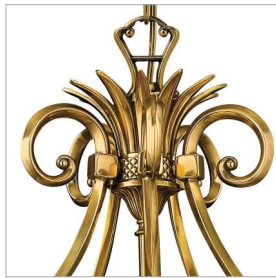

PLANTATION

4885BB

MEDIUM SINGLE TIER

A Hinkley classic, the ornate Plantation collection features exceptional pineapple shaped, clear optic glass that makes a noble statement with matching candle sleeves and elaborate, decorative cast detailing.

DETAILS	
FINISH:	Burnished Brass
MATERIAL:	Brass
GLASS:	Clear Optic
SLOPE DEGREE:	90
DIMMABLE:	YES, WITH DIMMABLE LAMP (NOT INCLUDED)

DIMENSIONS	
WIDTH:	22.3"
HEIGHT:	24.5"
WEIGHT:	23lb

LIGHT SOURCE	
LIGHT SOURCE:	Socketed
WATTAGE:	5-10w Med. LED, 75w Equiv.
VOLTAGE:	120v

MOUNTING	
CANOPY:	6" Dia.
LEAD WIRE:	1 X 72"

SHIPPING	
CARTON LENGTH:	23
CARTON WIDTH:	23
CARTON HEIGHT:	14
CARTON WEIGHT:	33

PRODUCT DETAILS:

- This item may be hung on a sloped ceiling
- Suitable for use in dry (indoor) locations as defined by NEC and CEC. Meets United States UL Underwriters Laboratories & CSA Canadian Standards Association Product Safety Standards.
- Classic, elegant lines and timeless details enhance a traditional space