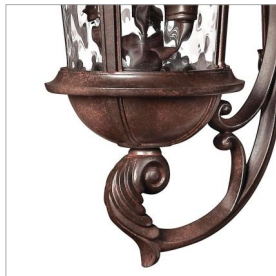

WINDSOR

1894RK

LARGE WALL MOUNT LANTERN

Windsor combines elegant details and decorative detailing into its cast aluminum construction. The unique River Rock or Black finish and clear water glass panels add to its majestic style.

DETAILS	
FINISH:	River Rock
MATERIAL:	Aluminum
GLASS:	Clear Water Glass
DIMMABLE:	YES - WITH DIMMABLE LAMP (NOT INCLUDED)

DIMENSIONS	
WIDTH:	9.5"
HEIGHT:	25.5"
WEIGHT:	10lb
BACK PLATE:	5.75"W X 12"H
EXTENSION:	12"
TOP TO OUTLET:	13"

LIGHT SOURCE	
LIGHT SOURCE:	Socketed
WATTAGE:	3-5w Cand. LED, 40w Equiv.
VOLTAGE:	120v

SHIPPING	
CARTON LENGTH:	13
CARTON WIDTH:	11
CARTON HEIGHT:	22
CARTON WEIGHT:	14

PRODUCT DETAILS:

- Wet Rated
- Part of the Estate Series, a comprehensive breadth of fixtures, thoughtfully selected to meet the diverse needs of expansive estates
- Outdoor finishes carry a 2-year warranty
- Classic lines and heritage details complement traditional architecture
- Aluminum material ensures this piece can withstand strenuous outdoor conditions
- Mounted at a point of entry, wall mount lights provide safety and security with a welcoming element

HINKLEY

HINKLEY
33000 Pin Oak Parkway
Avon Lake, OH 44012

PHONE: (440) 653-5500
Toll Free: 1 (800) 446-5539

hinkley.com