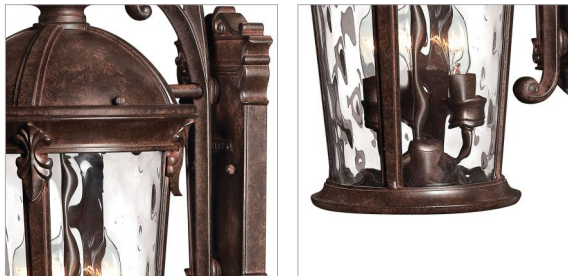

### SMALL WALL MOUNT LANTERN

Windsor combines elegant details and decorative cast detailing into its cast aluminum construction. The River Rock finish and clear water glass add to its majestic style.

DETAILS	
FINISH:	River Rock
MATERIAL:	Aluminum
GLASS:	Clear Water Glass
DIMMABLE:	YES - WITH DIMMABLE LAMP (NOT INCLUDED)

DIMENSIONS	
WIDTH:	9.5"
HEIGHT:	20.8"
WEIGHT:	9lb
BACK PLATE:	5.75"W X 12"H
EXTENSION:	12"
TOP TO OUTLET:	12.5"

LIGHT SOURCE	
LIGHT SOURCE:	Socketed
WATTAGE:	3-5w Cand. LED, 40w Equiv.
VOLTAGE:	120v

SHIPPING	
CARTON LENGTH:	14.4
CARTON WIDTH:	12.2
CARTON HEIGHT:	32.9
CARTON WEIGHT:	14