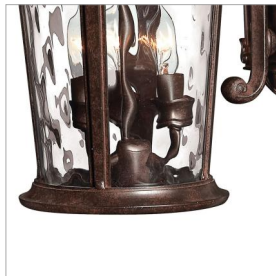

WINDSOR

1898RK

MEDIUM WALL MOUNT LANTERN

Windsor combines elegant details and decorative detailing into its cast aluminum construction. The unique River Rock or Black finish and clear water glass panels add to its majestic style.

| DETAILS | |
|-----------|---|
| FINISH: | River Rock |
| MATERIAL: | Aluminum |
| GLASS: | Clear Water Glass |
| DIMMABLE: | YES - WITH DIMMABLE LAMP (NOT INCLUDED) |

| DIMENSIONS | |
|----------------|---------------|
| WIDTH: | 9.5" |
| HEIGHT: | 20.8" |
| WEIGHT: | 9lb |
| BACK PLATE: | 5.75"W X 12"H |
| EXTENSION: | 12" |
| TOP TO OUTLET: | 12.5" |

PRODUCT DETAILS:

- Wet Rated
- Part of the Estate Series, a comprehensive breadth of fixtures, thoughtfully selected to meet the diverse needs of expansive estates
- Outdoor finishes carry a 2-year warranty
- Classic lines and heritage details complement traditional architecture
- Aluminum material ensures this piece can withstand strenuous outdoor conditions
- Mounted at a point of entry, wall mount lights provide safety and security with a welcoming element