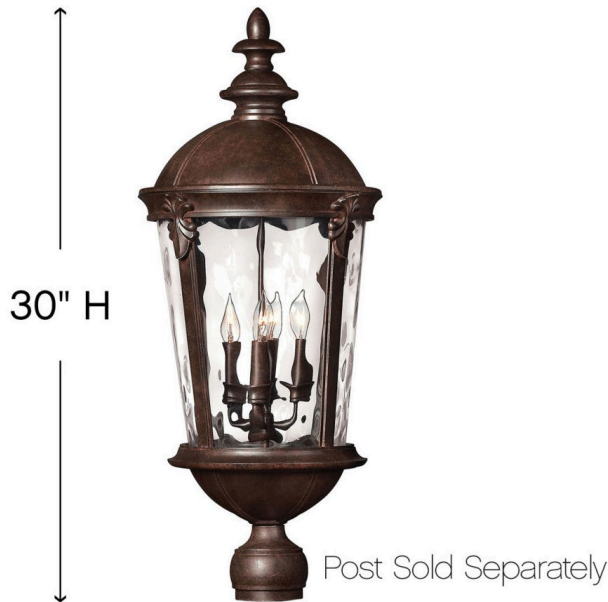

WINDSOR

1891RK

EXTRA LARGE WALL MOUNT LANTERN

Windsor combines elegant details and decorative detailing into its cast aluminum construction. The unique River Rock or Black finish and clear water glass panels add to its majestic style.

DETAILS	
FINISH:	River Rock
MATERIAL:	Aluminum
GLASS:	Clear Water Glass
DIMMABLE:	YES - WITH DIMMABLE LAMP (NOT INCLUDED)

DIMENSIONS	
WIDTH:	12.5"
HEIGHT:	30"
WEIGHT:	15lb

LIGHT SOURCE	
LIGHT SOURCE:	Socketed
WATTAGE:	4-5w Cand. LED, 40w Equiv.
VOLTAGE:	120v

SHIPPING	
CARTON LENGTH:	15
CARTON WIDTH:	15
CARTON HEIGHT:	33.6
CARTON WEIGHT:	17

← 12½" Dia. →

PRODUCT DETAILS:

- Wet Rated
- Part of the Estate Series, a comprehensive breadth of fixtures, thoughtfully selected to meet the diverse needs of expansive estates
- Outdoor finishes carry a 2-year warranty
- Classic lines and heritage details complement traditional architecture
- When added to an entrance, pier & post mount lights create an inviting environment
- Aluminum material ensures this piece can withstand strenuous outdoor conditions