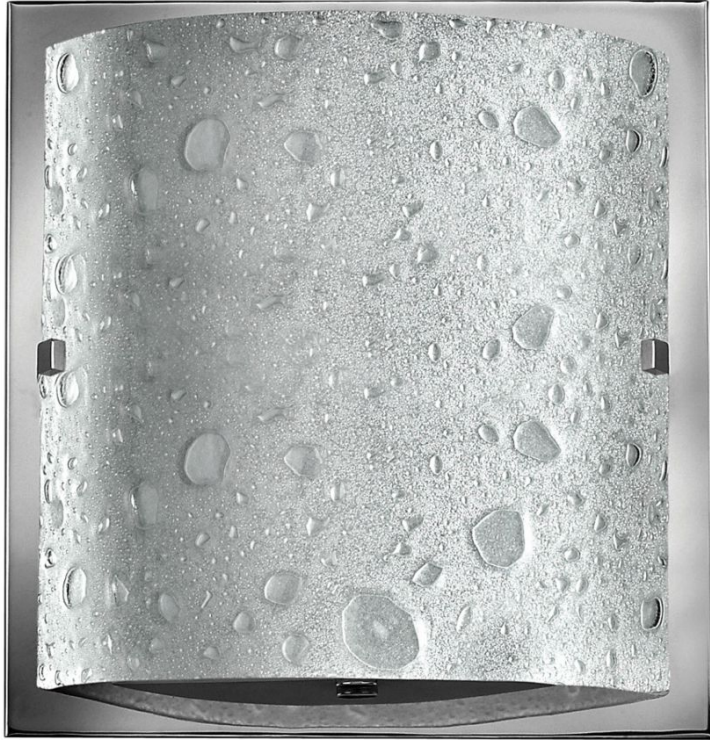

DAPHNE

5920CM

SINGLE LIGHT VANITY

Daphne features contemporary pocket style bubble art glass set against a sleek raceway back plate in chic Chrome or Brushed Nickel finishes. The etched bottom lens conceals the light source.

DETAILS	
FINISH:	Chrome
MATERIAL:	Metal
GLASS:	Etched Bubble Art
DIMMABLE:	No

DIMENSIONS	
WIDTH:	8.5"
HEIGHT:	9"
WEIGHT:	2lb
BACK PLATE:	8.5"W X 9"H
EXTENSION:	4"
TOP TO OUTLET:	4.5"

LIGHT SOURCE	
LIGHT SOURCE:	Socketed
WATTAGE:	1-12w Med. LED, 75w Equiv. or 1-75w Med.
VOLTAGE:	120v

SHIPPING	
CARTON LENGTH:	10
CARTON WIDTH:	10.5
CARTON HEIGHT:	6
CARTON WEIGHT:	4

PRODUCT DETAILS:

- Fixture can be mounted either up or down
- Suitable for use in damp locations as defined by NEC and CEC. Meets United States UL Underwriters Laboratories & CSA Canadian Standards Association Product Safety Standards.
- ADA compliant
- Bold silhouette with dramatic details creates a modern statement
- Sparkling chrome with reflective finish