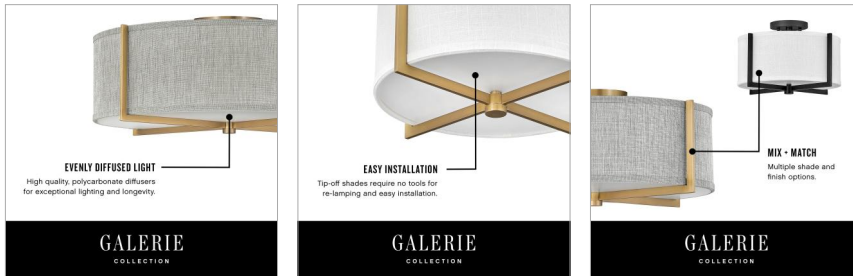

GALERIE

COLLECTION

AXIS OFF WHITE

41710HB

LARGE SEMI-FLUSH MOUNT

Creativity meets practicality in Axis. Featuring a classic crossed-stem design, its shade comes in Off White Linen or Heather Gray Linen, complemented by a Black or Heritage Brass finish.

DETAILS	
FINISH:	Heritage Brass
MATERIAL:	Steel
SHADE:	Off-White Linen
DIMMABLE:	YES, WITH DIMMABLE LAMP (NOT INCLUDED)

DIMENSIONS	
WIDTH:	25.5"
HEIGHT:	10.5"
WEIGHT:	6.5lb

LIGHT SOURCE	
LIGHT SOURCE:	Socketed
WATTAGE:	4-14w Med. LED, 25w Equiv.
VOLTAGE:	120v

MOUNTING	
CANOPY:	6.75" Dia.

SHIPPING	
CARTON LENGTH:	30.5
CARTON WIDTH:	30.5
CARTON HEIGHT:	24.5
CARTON WEIGHT:	28.1

PRODUCT DETAILS:

- Merging modern and classic elements, the Galerie collection offers a selection of LED ceiling and sconce fixtures with unique details that effortlessly balance a variety of spaces with form and function. The complementary contours, materials and finishes allow each silhouette to be used in unison or easily combined with other Galerie pieces.
- Suitable for use in dry (indoor) locations as defined by NEC and CEC. Meets United States UL Underwriters Laboratories & CSA Canadian Standards Association Product Safety Standards.
- Merging the best of traditional and modern elements with a sophisticated and streamlined look
- Diffusers are made of high transmittance, high diffusion, color stable LDA-filled polycarbonate to maximize delivered lumens