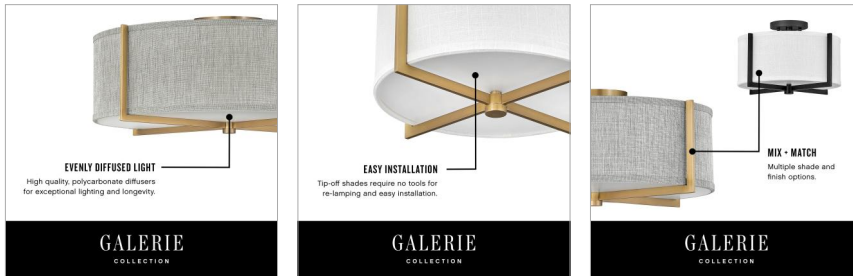

GALERIE

COLLECTION

AXIS OFF WHITE

41710BK

LARGE SEMI-FLUSH MOUNT

Creativity meets practicality in Axis. Featuring a classic crossed-stem design, its shade comes in Off White Linen or Heather Gray Linen, complemented by a Black or Heritage Brass finish.

DETAILS	
FINISH:	Black
MATERIAL:	Steel
SHADE:	Off-White Linen
DIMMABLE:	YES, WITH DIMMABLE LAMP (NOT INCLUDED)

DIMENSIONS	
WIDTH:	25.5"
HEIGHT:	10.5"
WEIGHT:	6.5lb

LIGHT SOURCE	
LIGHT SOURCE:	Socketed
WATTAGE:	4-14w Med. LED, 25w Equiv.
VOLTAGE:	120v

MOUNTING	
CANOPY:	6.75" Dia.

SHIPPING	
CARTON LENGTH:	30.5
CARTON WIDTH:	30.5
CARTON HEIGHT:	24.5
CARTON WEIGHT:	28.1

PRODUCT DETAILS:

- Suitable for use in dry (indoor) locations as defined by NEC and CEC. Meets United States UL Underwriters Laboratories & CSA Canadian Standards Association Product Safety Standards.
- Merging modern and classic elements, the Galerie collection offers a selection of LED ceiling and sconce fixtures with unique details that effortlessly balance a variety of spaces with form and function. The complementary contours, materials and finishes allow each silhouette to be used in unison or easily combined with other Galerie pieces.
- Merging the best of traditional and modern elements with a sophisticated and streamlined look
- Diffusers are made of high transmittance, high diffusion, color stable LDA-filled polycarbonate to maximize delivered lumens