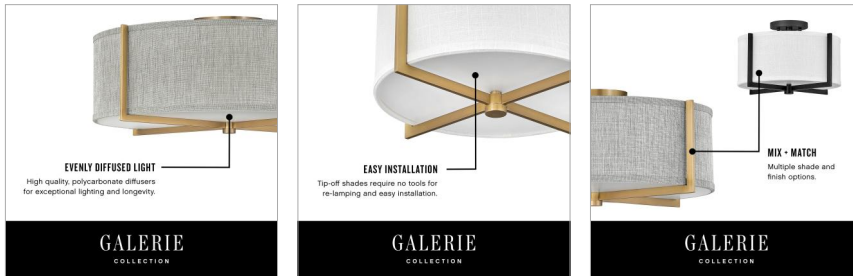

## AXIS OFF WHITE

**41710BK**

LARGE SEMI-FLUSH MOUNT

Creativity meets practicality in Axis. Featuring a classic crossed-stem design, its shade comes in Off White Linen or Heather Gray Linen, complemented by a Black or Heritage Brass finish.

DETAILS	
FINISH:	Black
MATERIAL:	Steel
SHADE:	Off-White Linen
DIMMABLE:	YES, WITH DIMMABLE LAMP (NOT INCLUDED)

DIMENSIONS	
WIDTH:	25.5"
HEIGHT:	10.5"
WEIGHT:	6.5lb

LIGHT SOURCE	
LIGHT SOURCE:	Socketed
WATTAGE:	4-14w Med. LED, 25w Equiv.
VOLTAGE:	120v

### PRODUCT DETAILS:

- Suitable for use in dry (indoor) locations as defined by NEC and CEC. Meets United States UL Underwriters Laboratories & CSA Canadian Standards Association Product Safety Standards.
- Merging modern and classic elements, the Galerie collection offers a selection of LED ceiling and sconce fixtures with unique details that effortlessly balance a variety of spaces with form and function. The complementary contours, materials and finishes allow each silhouette to be used in unison or easily combined with other Galerie pieces.
- Merging the best of traditional and modern elements with a sophisticated and streamlined look
- Diffusers are made of high transmittance, high diffusion, color stable LDA-filled polycarbonate to maximize delivered lumens