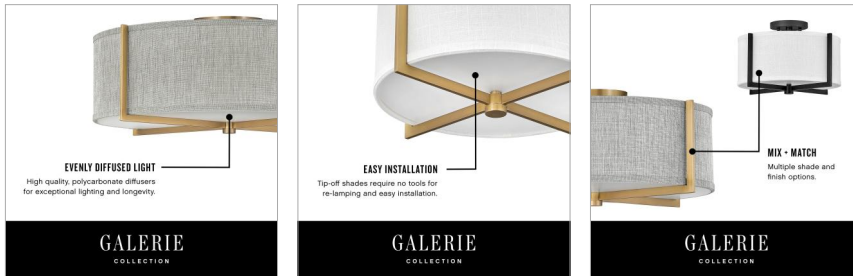

GALERIE

COLLECTION

AXIS OFF WHITE

41710BK

LARGE SEMI-FLUSH MOUNT

Creativity meets practicality in Axis. Featuring a classic crossed-stem design, its shade comes in Off White Linen or Heather Gray Linen, complemented by a Black or Heritage Brass finish.

DETAILS	
FINISH:	Black
MATERIAL:	Steel
SHADE:	Off-White Linen
DIMMABLE:	YES - WITH DIMMABLE LAMP (NOT INCLUDED)

DIMENSIONS	
WIDTH:	25.5"
HEIGHT:	10.5"
WEIGHT:	6.5lb

LIGHT SOURCE	
LIGHT SOURCE:	Socketed
WATTAGE:	4-14w Med. LED, 25w Equiv.
VOLTAGE:	120v

MOUNTING	
CANOPY:	6.75" Dia.

SHIPPING	
CARTON LENGTH:	30.5
CARTON WIDTH:	30.5
CARTON HEIGHT:	24.5
CARTON WEIGHT:	28.1

PRODUCT DETAILS:

- Suitable for use in dry (indoor) locations as defined by NEC and CEC. Meets United States UL Underwriters Laboratories & CSA Canadian Standards Association Product Safety Standards.
- Merging modern and classic elements, the Galerie collection offers a selection of LED ceiling and sconce fixtures with unique details that effortlessly balance a variety of spaces with form and function. The complementary contours, materials and finishes allow each silhouette to be used in unison or easily combined with other Galerie pieces.
- Merging the best of traditional and modern elements with a sophisticated and streamlined look
- Diffusers are made of high transmittance, high diffusion, color stable LDA-filled polycarbonate to maximize delivered lumens