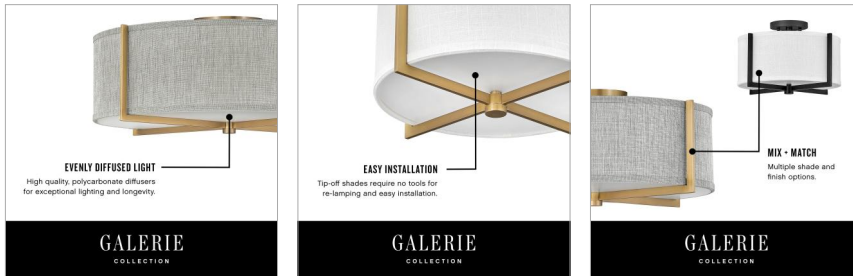

GALERIE

COLLECTION

AXIS HEATHERED GRAY

41709BK

LARGE SEMI-FLUSH MOUNT

Creativity meets practicality in Axis. Featuring a classic crossed-stem design, its shade comes in Off White Linen or Heather Gray Linen, complemented by a Black or Heritage Brass finish.

DETAILS	
FINISH:	Black
MATERIAL:	Steel
SHADE:	Heathered Gray Linen
DIMMABLE:	YES, WITH DIMMABLE LAMP (NOT INCLUDED)

DIMENSIONS	
WIDTH:	25.5"
HEIGHT:	10.5"
WEIGHT:	6.5lb

LIGHT SOURCE	
LIGHT SOURCE:	Socketed
WATTAGE:	4-14w Med. LED, 25w Equiv.
VOLTAGE:	120v

MOUNTING	
CANOPY:	6.75" Dia.

SHIPPING	
CARTON LENGTH:	25
CARTON WIDTH:	25
CARTON HEIGHT:	26
CARTON WEIGHT:	27.3

PRODUCT DETAILS:

- Suitable for use in dry (indoor) locations as defined by NEC and CEC. Meets United States UL Underwriters Laboratories & CSA Canadian Standards Association Product Safety Standards.
- Merging modern and classic elements, the Galerie collection offers a selection of LED ceiling and sconce fixtures with unique details that effortlessly balance a variety of spaces with form and function. The complementary contours, materials and finishes allow each silhouette to be used in unison or easily combined with other Galerie pieces.
- Merging the best of traditional and modern elements with a sophisticated and streamlined look
- Diffusers are made of high transmittance, high diffusion, color stable LDA-filled polycarbonate to maximize delivered lumens