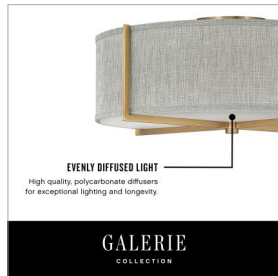

## AXIS OFF WHITE

**41706HB**

MEDIUM SEMI-FLUSH MOUNT

Creativity meets practicality in Axis. Featuring a classic crossed-stem design, its shade comes in Off White Linen or Heather Gray Linen complemented by a Black or Heritage Brass finish.

DETAILS	
FINISH:	Heritage Brass
MATERIAL:	Steel
SHADE:	Off-White Linen
DIMMABLE:	YES - WITH DIMMABLE LAMP (NOT INCLUDED)

DIMENSIONS	
WIDTH:	14.5"
HEIGHT:	8.8"
WEIGHT:	3.9lb

LIGHT SOURCE	
LIGHT SOURCE:	Socketed
WATTAGE:	2-14w Med. LED, 25w Equiv.
VOLTAGE:	120v

### PRODUCT DETAILS:

- Suitable for use in dry (indoor) locations as defined by NEC and CEC. Meets United States UL Underwriters Laboratories & CSA Canadian Standards Association Product Safety Standards.
- Merging modern and classic elements, the Galerie collection offers a selection of LED ceiling and sconce fixtures with unique details that effortlessly balance a variety of spaces with form and function. The complementary contours, materials and finishes allow each silhouette to be used in unison or easily combined with other Galerie pieces.
- Merging the best of traditional and modern elements with a sophisticated and streamlined look
- Diffusers are made of high transmittance, high diffusion, color stable LDA-filled polycarbonate to maximize delivered lumens