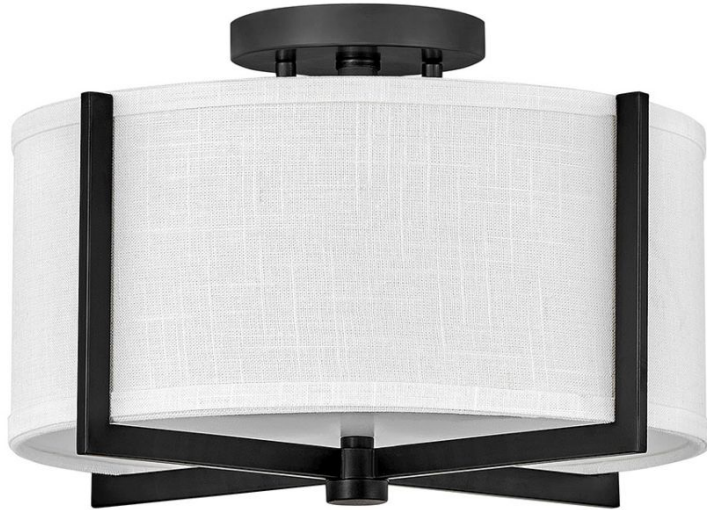

GALERIE

COLLECTION

AXIS OFF WHITE

41706BK

MEDIUM SEMI-FLUSH MOUNT

Creativity meets practicality in Axis. Featuring a classic crossed-stem design, its shade comes in Off White Linen or Heather Gray Linen, complemented by a Black or Heritage Brass finish.

DETAILS	
FINISH:	Black
MATERIAL:	Steel
SHADE:	Off-White Linen
DIMMABLE:	YES, WITH DIMMABLE LAMP (NOT INCLUDED)

DIMENSIONS	
WIDTH:	14.5"
HEIGHT:	8.8"
WEIGHT:	3.9lb

LIGHT SOURCE	
LIGHT SOURCE:	Socketed
WATTAGE:	2-14w Med. LED, 25w Equiv.
VOLTAGE:	120v

MOUNTING	
CANOPY:	4.75" Dia.

SHIPPING	
CARTON LENGTH:	17
CARTON WIDTH:	17
CARTON HEIGHT:	19
CARTON WEIGHT:	9.4

PRODUCT DETAILS:

- Merging modern and classic elements, the Galerie collection offers a selection of LED ceiling and sconce fixtures with unique details that effortlessly balance a variety of spaces with form and function. The complementary contours, materials and finishes allow each silhouette to be used in unison or easily combined with other Galerie pieces.
- Suitable for use in dry (indoor) locations as defined by NEC and CEC. Meets United States UL Underwriters Laboratories & CSA Canadian Standards Association Product Safety Standards.
- Diffusers are made of high transmittance, high diffusion, color stable LDA-filled polycarbonate to maximize delivered lumens
- Merging the best of traditional and modern elements with a sophisticated and streamlined look