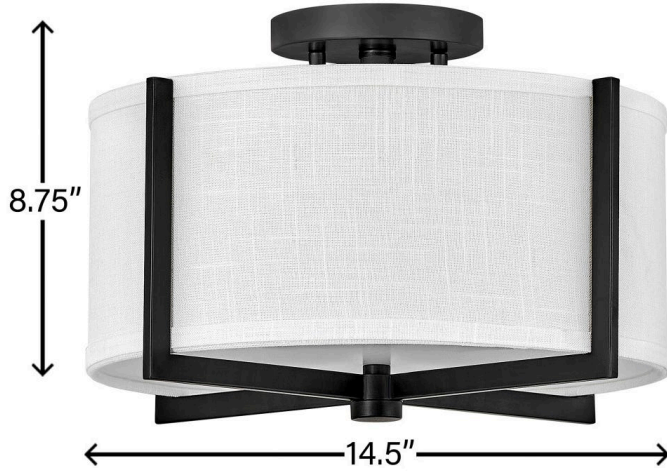

## AXIS OFF WHITE

**41706BK**

MEDIUM SEMI-FLUSH MOUNT

Creativity meets practicality in Axis. Featuring a classic crossed-stem design, its shade comes in Off White Linen or Heather Gray Linen complemented by a Black or Heritage Brass finish.

DETAILS	
FINISH:	Black
MATERIAL:	Steel
SHADE:	Off-White Linen
DIMMABLE:	YES - WITH DIMMABLE LAMP (NOT INCLUDED)

DIMENSIONS	
WIDTH:	14.5"
HEIGHT:	8.8"
WEIGHT:	3.9lb

LIGHT SOURCE	
LIGHT SOURCE:	Socketed
WATTAGE:	2-14w Med. LED, 25w Equiv.
VOLTAGE:	120v

MOUNTING	
CANOPY:	4.75" Dia.

SHIPPING	
CARTON LENGTH:	17
CARTON WIDTH:	17
CARTON HEIGHT:	19
CARTON WEIGHT:	9.4