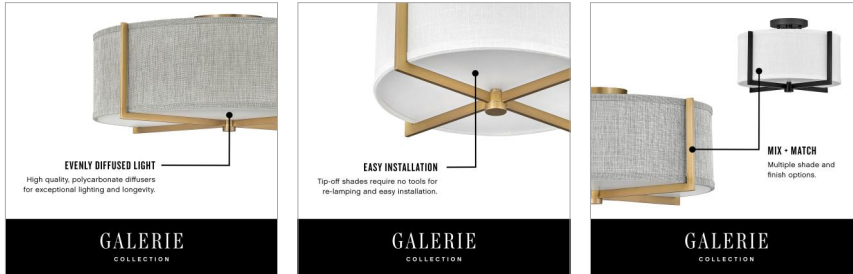

## AXIS HEATHERED GRAY

**41705BK**

MEDIUM SEMI-FLUSH MOUNT

Creativity meets practicality in Axis. Featuring a classic crossed-stem design, its shade comes in Off White Linen or Heather Gray Linen, complemented by a Black or Heritage Brass finish.

DETAILS	
FINISH:	Black
MATERIAL:	Steel
SHADE:	Heathered Gray Linen
DIMMABLE:	YES, WITH DIMMABLE LAMP (NOT INCLUDED)

DIMENSIONS	
WIDTH:	14.5"
HEIGHT:	8.8"
WEIGHT:	3.9lb

LIGHT SOURCE	
LIGHT SOURCE:	Socketed
WATTAGE:	38024
VOLTAGE:	120v

### PRODUCT DETAILS:

- Suitable for use in dry (indoor) locations as defined by NEC and CEC. Meets United States UL Underwriters Laboratories & CSA Canadian Standards Association Product Safety Standards.
- Merging modern and classic elements, the Galerie collection offers a selection of LED ceiling and sconce fixtures with unique details that effortlessly balance a variety of spaces with form and function. The complementary contours, materials and finishes allow each silhouette to be used in unison or easily combined with other Galerie pieces.
- Merging the best of traditional and modern elements with a sophisticated and streamlined look
- Diffusers are made of high transmittance, high diffusion, color stable LDA-filled polycarbonate to maximize delivered lumens