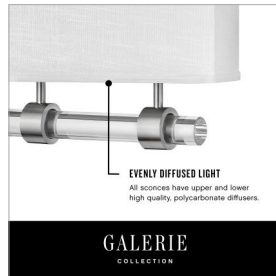

GALERIE

COLLECTION

LINK HEATHERED GRAY

41303BK

MEDIUM TWO LIGHT SCONCE

Perfected by its prominent round or square finial, Link represents an updated design suitable for all types of rooms. Its shade comes in Off White Linen or Heather Gray Linen, complemented by a Black or Brushed Nickel color combinations to enhance its chic silhouette.

DETAILS	
FINISH:	Black
MATERIAL:	Steel
SHADE:	Heathered Gray Linen
DIMMABLE:	YES - CL TYPE DIMMER (SSL7A)

DIMENSIONS	
WIDTH:	15"
HEIGHT:	11.5"
WEIGHT:	5.1lb
BACK PLATE:	13.50"W X 7.25"H
EXTENSION:	3"
TOP TO OUTLET:	4.25"

PRODUCT DETAILS:

- Mounting hardware is hidden on the back plate to ensure a clean silhouette
- Merging modern and classic elements, the Galerie collection offers a selection of LED ceiling and sconce fixtures with unique details that effortlessly balance a variety of spaces with form and function. The complementary contours, materials and finishes allow each silhouette to be used in unison or easily combined with other Galerie pieces.
- Suitable for use in dry (indoor) locations as defined by NEC and CEC. Meets United States UL Underwriters Laboratories & CSA Canadian Standards Association Product Safety Standards.
- ADA compliant
- LED components carry a 5-year limited warranty
- Classic, elegant lines and timeless details enhance a traditional space
- Diffusers are made of high transmittance, high diffusion, color stable LDA-filled polycarbonate to maximize delivered lumens
- Fixture mounting plate supports both junction box and direct wire install of either Romex or Conduit.