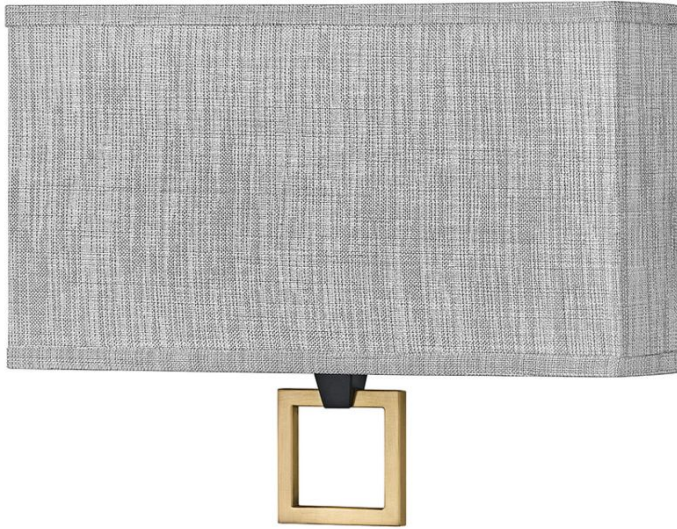

GALERIE

COLLECTION

LINK HEATHERED GRAY

41303BK

MEDIUM TWO LIGHT SCONCE

Perfected by its prominent round or square finial, Link represents an updated design suitable for all types of rooms. Its shade comes in Off White Linen or Heather Gray Linen, complemented by a Black or Brushed Nickel color combinations to enhance its chic silhouette.

DETAILS	
FINISH:	Black
MATERIAL:	Steel
SHADE:	Heathered Gray Linen
DIMMABLE:	YES - CL TYPE DIMMER (SSL7A)

DIMENSIONS	
WIDTH:	15"
HEIGHT:	11.5"
WEIGHT:	5.1lb
BACK PLATE:	13.50"W X 7.25"H
EXTENSION:	3"
TOP TO OUTLET:	4.25"

LIGHT SOURCE	
LIGHT SOURCE:	Integrated LED
LED NAME:	(2) EL2G16W7WI
VOLTAGE:	120v
COLOR TEMP:	3000
LUMENS:	2800
CRI:	95
INCANDESCENT EQUIVALENCY:	2 x 100w
DIMMABLE:	YES - CL TYPE DIMMER (SSL7A)

SHIPPING	
CARTON LENGTH:	17.5
CARTON WIDTH:	17
CARTON HEIGHT:	19
CARTON WEIGHT:	10.2

PRODUCT DETAILS:

- Mounting hardware is hidden on the back plate to ensure a clean silhouette
- Merging modern and classic elements, the Galerie collection offers a selection of LED ceiling and sconce fixtures with unique details that effortlessly balance a variety of spaces with form and function. The complementary contours, materials and finishes allow each silhouette to be used in unison or easily combined with other Galerie pieces.
- Suitable for use in dry (indoor) locations as defined by NEC and CEC. Meets United States UL Underwriters Laboratories & CSA Canadian Standards Association Product Safety Standards.
- ADA compliant
- LED components carry a 5-year limited warranty
- Classic, elegant lines and timeless details enhance a traditional space
- Diffusers are made of high transmittance, high diffusion, color stable LDA-filled polycarbonate to maximize delivered lumens
- Fixture mounting plate supports both junction box and direct wire install of either Romex or Conduit.