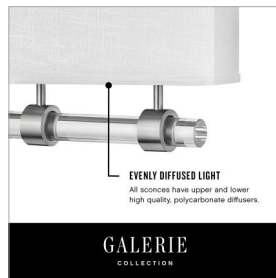

GALERIE

COLLECTION

LINK OFF WHITE

41302BK

MEDIUM SINGLE LIGHT SCONCE

Perfected by its prominent round or square finial, Link represents an updated design suitable for all types of rooms. Its shade comes in Off White Linen or Heather Gray Linen, complemented by a Black or Brushed Nickel color combinations to enhance its chic silhouette.

DETAILS	
FINISH:	Black
MATERIAL:	Steel
SHADE:	Off-White Linen
DIMMABLE:	YES, CL TYPE DIMMER (SSL7A)

DIMENSIONS	
WIDTH:	8"
HEIGHT:	11.5"
WEIGHT:	3.3lb
BACK PLATE:	5.5"W X 7.25"H
EXTENSION:	3"
TOP TO OUTLET:	4.25"

PRODUCT DETAILS:

- Mounting hardware is hidden on the back plate to ensure a clean silhouette
- Suitable for use in dry (indoor) locations as defined by NEC and CEC. Meets United States UL Underwriters Laboratories & CSA Canadian Standards Association Product Safety Standards.
- Merging modern and classic elements, the Galerie collection offers a selection of LED ceiling and sconce fixtures with unique details that effortlessly balance a variety of spaces with form and function. The complementary contours, materials and finishes allow each silhouette to be used in unison or easily combined with other Galerie pieces.
- ADA compliant
- LED components carry a 5-year limited warranty
- Classic, elegant lines and timeless details enhance a traditional space
- Diffusers are made of high transmittance, high diffusion, color stable LDA-filled polycarbonate to maximize delivered lumens
- Fixture mounting plate supports both junction box and direct wire install of either Romex or Conduit.