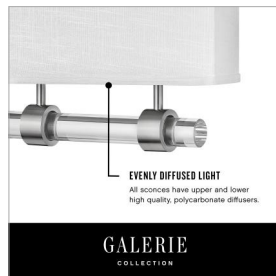

## LINK OFF WHITE

**41302BK**

**MEDIUM SINGLE LIGHT SCONCE**

Perfected by its prominent round or square finial, Link represents an updated design suitable for all types of rooms. Its shade comes in Off White Linen or Heather Gray Linen, complemented by a Black or Brushed Nickel color combinations to enhance its chic silhouette.

DETAILS	
FINISH:	Black
MATERIAL:	Steel
SHADE:	Off-White Linen
DIMMABLE:	YES, CL TYPE DIMMER (SSL7A)

DIMENSIONS	
WIDTH:	8"
HEIGHT:	11.5"
WEIGHT:	3.3lb
BACK PLATE:	5.5"W X 7.25"H
EXTENSION:	3"
TOP TO OUTLET:	4.25"

### PRODUCT DETAILS:

- Mounting hardware is hidden on the back plate to ensure a clean silhouette
- Suitable for use in dry (indoor) locations as defined by NEC and CEC. Meets United States UL Underwriters Laboratories & CSA Canadian Standards Association Product Safety Standards.
- Merging modern and classic elements, the Galerie collection offers a selection of LED ceiling and sconce fixtures with unique details that effortlessly balance a variety of spaces with form and function. The complementary contours, materials and finishes allow each silhouette to be used in unison or easily combined with other Galerie pieces.
- ADA compliant
- LED components carry a 5-year limited warranty
- Classic, elegant lines and timeless details enhance a traditional space
- Diffusers are made of high transmittance, high diffusion, color stable LDA-filled polycarbonate to maximize delivered lumens
- Fixture mounting plate supports both junction box and direct wire install of either Romex or Conduit.