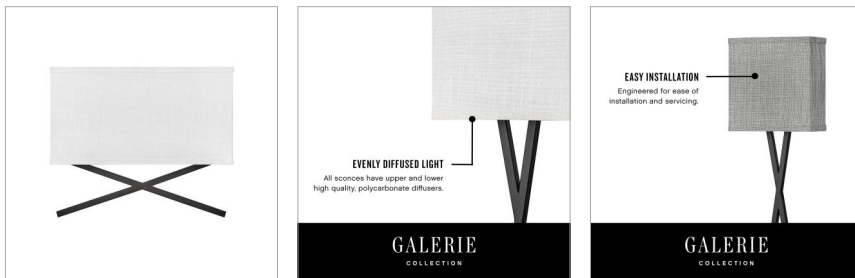

GALERIE

COLLECTION

AXIS OFF WHITE

41104BK

MEDIUM TWO LIGHT SCONCE

Creativity meets practicality in Axis. Featuring a classic crossed-stem design, its shade comes in Off White Linen or Heather Gray Linen, complemented by a Black or Heritage Brass finish. This LED sconce is fully dimmable and ADA compliant.

DETAILS	
FINISH:	Black
MATERIAL:	Steel
SHADE:	Off-White Linen
DIMMABLE:	YES, CL TYPE DIMMER (SSL7A)

DIMENSIONS	
WIDTH:	15"
HEIGHT:	12.5"
WEIGHT:	5.4lb
BACK PLATE:	13.50"W X 7.25"H
EXTENSION:	3"
TOP TO OUTLET:	4.25"

PRODUCT DETAILS:

- Mounting hardware is hidden on the back plate to ensure a clean silhouette
- Suitable for use in dry (indoor) locations as defined by NEC and CEC. Meets United States UL Underwriters Laboratories & CSA Canadian Standards Association Product Safety Standards.
- Merging modern and classic elements, the Galerie collection offers a selection of LED ceiling and sconce fixtures with unique details that effortlessly balance a variety of spaces with form and function. The complementary contours, materials and finishes allow each silhouette to be used in unison or easily combined with other Galerie pieces.
- ADA compliant
- LED components carry a 5-year limited warranty
- Diffusers are made of high transmittance, high diffusion, color stable LDA-filled polycarbonate to maximize delivered lumens
- Fixture mounting plate supports both junction box and direct wire install of either Romex or Conduit.
- Merging the best of traditional and modern elements with a sophisticated and streamlined look