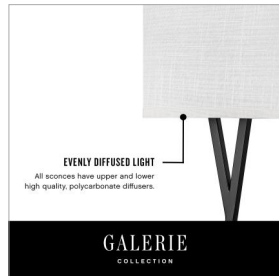

PRODUCT DETAILS:

- Mounting hardware is hidden on the back plate to ensure a clean silhouette
- Suitable for use in dry (indoor) locations as defined by NEC and CEC. Meets United States UL Underwriters Laboratories & CSA Canadian Standards Association Product Safety Standards.
- Merging modern and classic elements, the Galerie collection offers a selection of LED ceiling and sconce fixtures with unique details that effortlessly balance a variety of spaces with form and function. The complementary contours, materials and finishes allow each silhouette to be used in unison or easily combined with other Galerie pieces.
- ADA compliant
- LED components carry a 5-year limited warranty
- Merging the best of traditional and modern elements with a sophisticated and streamlined look
- Diffusers are made of high transmittance, high diffusion, color stable LDA-filled polycarbonate to maximize delivered lumens
- Fixture mounting plate supports both junction box and direct wire install of either Romex or Conduit.