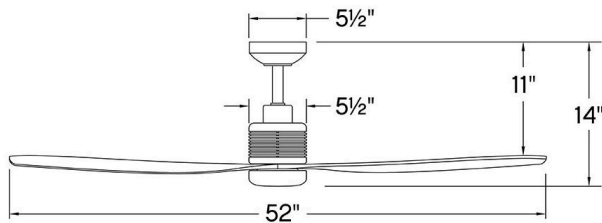

ORIS

908052FMW-LDD

ORIS 52" LED SMART FAN

DETAILS	
FAN FINISH:	Matte White
GLASS:	Clear Acrylic with White Polycarbonate Diffuser
BLADE COUNT:	3
SLOPE DEGREE:	20

DIMENSIONS	
WIDTH:	52"
HEIGHT:	14"

LIGHT SOURCE	
VOLTAGE:	120v

MOUNTING	
CANOPY:	5.5" Dia.
LEAD WIRE:	1 x 76"

SHIPPING	
CARTON LENGTH:	29.7
CARTON WIDTH:	12.4
CARTON HEIGHT:	9.8

Oris elevates any indoor or outdoor living space with its striking, transitional design. Modern Heritage Brass ribbed details add a touch of sophistication, beautifully complemented by timeless finishes. Equipped with a 6-speed DC motor that is WiFi enabled and ready to connect right out of the box. Operated by the HIRO control and WiFi compatible with the Hinkley App.