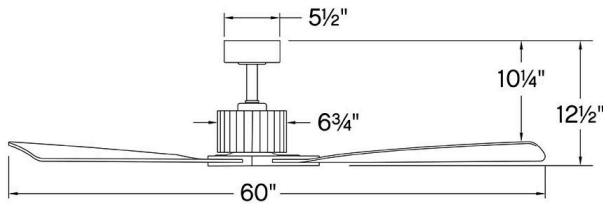

RAFTER

908260FMB-LDD

RAFTER 60" LED SMART FAN WITH UPLIGHT

DETAILS	
FAN FINISH:	Matte Black
GLASS:	White Polycarbonate
BLADE COUNT:	3
SLOPE DEGREE:	20

DIMENSIONS	
WIDTH:	60"
HEIGHT:	12.5"

LIGHT SOURCE	
VOLTAGE:	120v

MOUNTING	
CANOPY:	5.5" Dia.
LEAD WIRE:	1 X 76"

SHIPPING	
CARTON LENGTH:	35.6
CARTON WIDTH:	11.2
CARTON HEIGHT:	9.5

Inspired by the organic minimalism of modern Scandinavian styles, Rafter's streamlined design adds warmth to your living space with wooden accents at the base of stylishly contoured blades. Indirect LED uplighting casts an inviting glow throughout the surrounding area. Equipped with a 6-speed DC motor that is WiFi enabled and ready to connect right out of the box. Operated by the HIRO control and WiFi compatible with the Hinkley App.